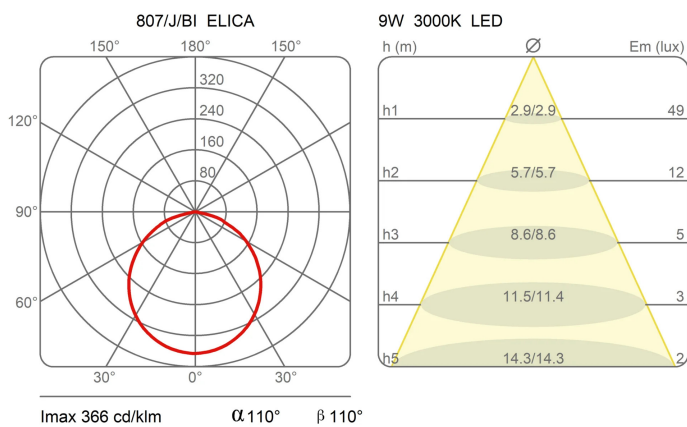

Certifications

Photometric curves