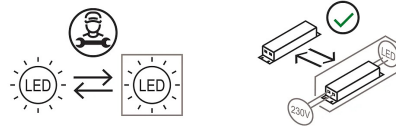

Certifications