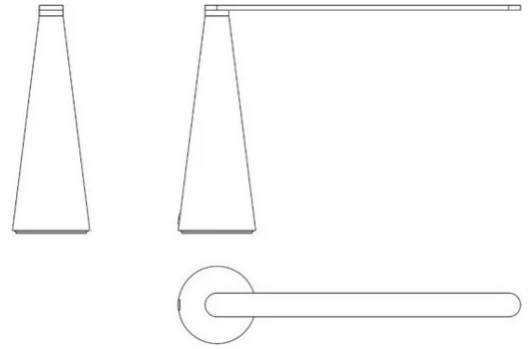

Elica

Brian Sironi

colors

Typology	Table
Utilisation	Indoor

230V 9 W 720 lm

direct light

Table lamp with adjustable direct light. Painted aluminium base and arm structure. The lamp lights up and switches off by the rotation of its arm. LED light source integrated. Electronic driver on the plug.

Designed by Brian Sironi in 2009. The movement creates light, by rotating the arm ELICA does not lift from the surface but lights on and off, there are no switches that can alterate the harmony of its form, it is an helix of pure light as a fun game takes flight to the imagination and fantasy.

Award

Family	Elica
Typology	Table
Utilisation	Indoor

Dimensions

Height	38 cm
Lunghezza	60 cm
Power supply cable length	195 cm
Weight	5 Kg

Materials

Structure	aluminium
-----------	-----------

Voltage	230V	Watt	9 W
Power unit		Lumen	720 lm
Mounting Power Supply	External	CRI	>80
Power supply	Electronic plug-in power supply	Duration	50000 h
Dimming	No dimmable	CCT	3000 K
		Energy class	F