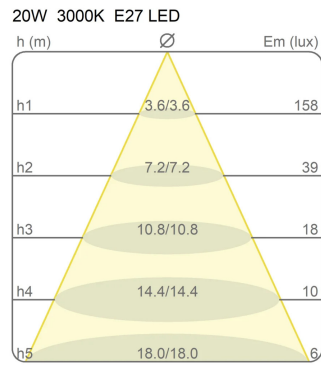

Family Babele
Typology Pendant
Utilisation Indoor

Dimensions

Height 37 cm
Diameter 65 cm
Power supply cable length 400 cm
Weight 4.5 Kg

Materials

Structure aluminium Canopy abs

Voltage 230V
Dimming No dimmable

Certifications

Photometric curves

Colour variant code

2040/65/SD

Micaceous

Gallery