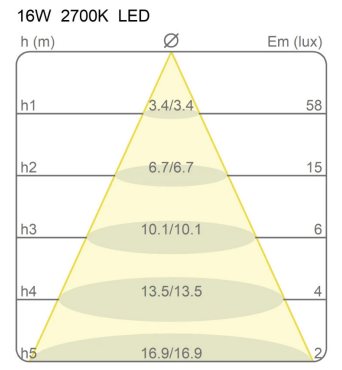

Family Babele
Typology Pendant
Utilisation Indoor

Dimensions

Height 37 cm
Diameter 65 cm
Power supply cable length 400 cm
Weight 4.5 Kg

Materials

Structure aluminium Canopy abs

Voltage 230V
Dimming No dimmable

Certifications

Photometric curves

Colour variant code

2040/65/SD

Micaceous

Gallery