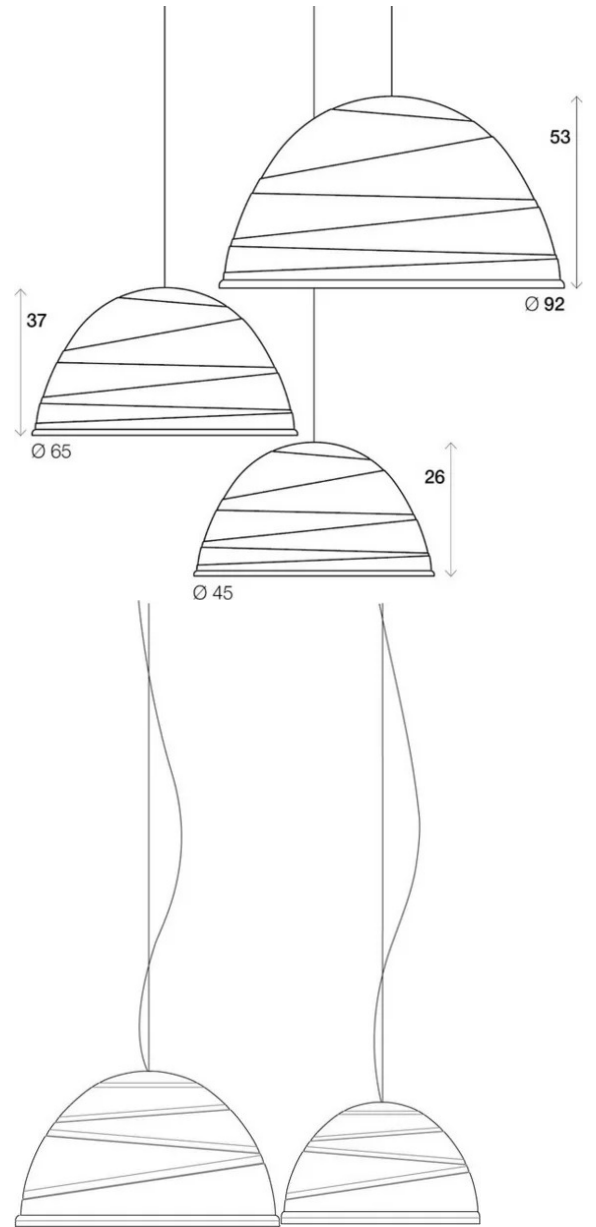

Babele

Ø 65 cm

Marc Sadler

colors

Typology Pendant
Utilisation Indoor

230V 15 W E27

direct light

diffuse light

Hanging lamp for direct light in turned aluminium and painted externally with different shades of micaceous color, golden inside. Suspended with steel cables, produced in 3 diameters: Ø 45cm, Ø 65cm and Ø 92cm.

Designed by Marc Sadler in 2005 for Martinelli Luce, the surface of the lamp is characterized by circular ribs of different diameters arranged in almost parallel planes to describe a path: the path of man towards the infinite light and truth as opposed to the boring life. Babele has a strong personality, which attracts attention, able to fill the space.

Family Babele
Typology Pendant
Utilisation Indoor

Dimensions

Height 37 cm
Diameter 65 cm
Power supply cable length 400 cm
Weight 4.5 Kg

Materials

Structure aluminium Canopy abs

Voltage 230V
Dimming No dimmable