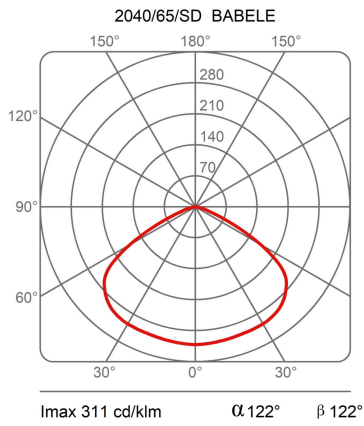

Family Babele
Typology Pendant
Utilisation Indoor

Dimensions

Height 37 cm
Diameter 65 cm
Power supply cable length 400 cm
Weight 4.5 Kg

Materials

Structure aluminium Canopy abs

Voltage 230V
Dimming No dimmable

Certifications

Photometric curves

Colour variant code

2040/65/SD

Micaceous

Gallery