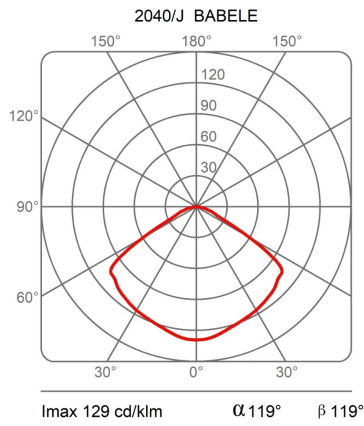

Family Babele
Typology Pendant
Utilisation Indoor

Dimensions

Height 37 cm
Diameter 65 cm
Power supply cable length 400 cm
Weight 4.5 Kg

Materials

Structure aluminium Canopy abs

Voltage 230V
Dimming No dimmable

Certifications

Photometric curves

Colour variant code

2040/65/SD

Micaceous

Gallery