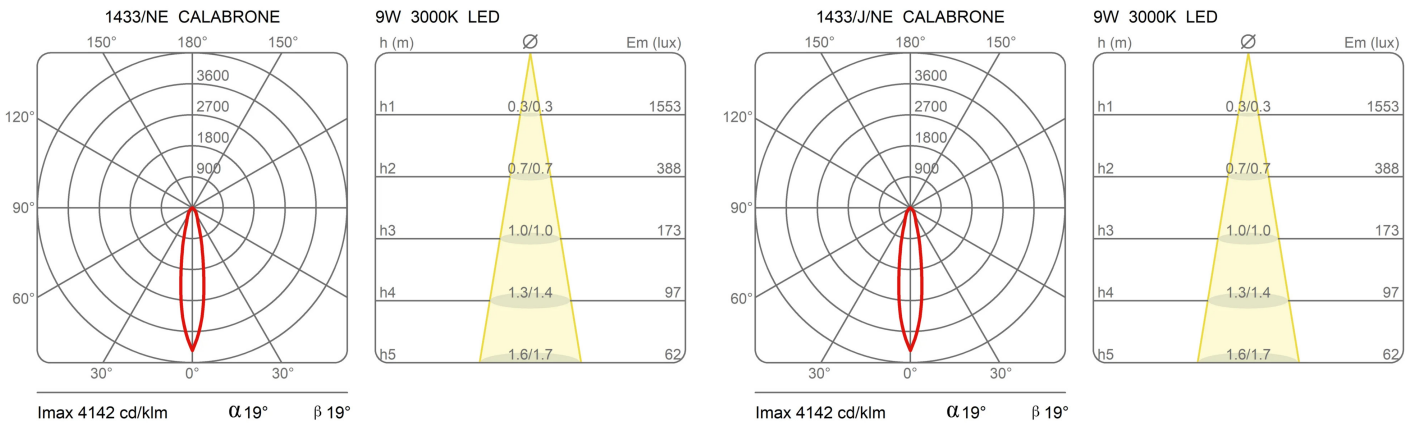

# Calabrone

Height 40 cm

Emiliana Martinelli

colors

Typology Wall Ceiling  
Utilisation Indoor

230V 9 W 1224 lm

direct light

Wall or ceiling lamp, swivel direct light, swivel head. Structure in aluminum. LED light source integrated, driver included inside the body lamp (code 1433/NE) or remote (1433/J/NE).

Interchangeable lens 10° - 40° (on request)

Family Calabrone  
 Typology Wall Ceiling  
 Utilisation Indoor

**Dimensions**

Profondità 40 cm  
 Diameter 4,5 cm  
 Power supply cable length 0 cm  
 Weight 1.2 Kg

**Materials**

Structure aluminium      Diffuser polycarbonate  
 Base aluminium

Voltage	230V	Watt	9 W
Power unit		Lumen	1224 lm
Mounting Power Supply	Indoor	CRI	>80
Power supply	Electronic power supply	CCT	3000 K
Dimming	No dimmable	Energy class	

**Certifications**

**Photometric curves**