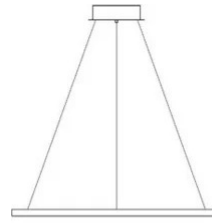

Circular Slim

Ø 125 cm

Emiliana Martinelli

colors

Typology Pendant
Utilisation Indoor

230V 112.5 W 14454 lm

indirect light

Hanging lamp, indirect light, painted aluminium. Electronic dimmable Push/Dali driver inside in the canopy. Available in three sizes.

Available on request with dynamic white LED.

Family Circular Slim
 Typology Pendant
 Utilisation Indoor

Dimensions

Height 3 cm
 Diameter 125 cm
 Power supply cable length 400 cm
 Weight 4.8 Kg

Materials

Structure aluminium Diffuser methacrylate
 Canopy aluminium