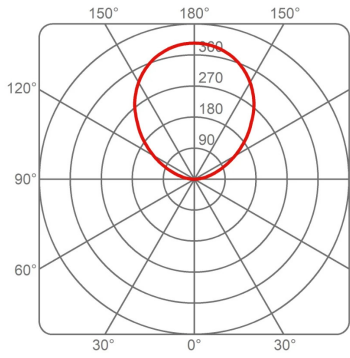

Circular Slim

Ø 125 cm

Emiliana Martinelli

colors

Typology Pendant
Utilisation Indoor

230V 112.5 W 14454 lm

indirect light

Hanging lamp, indirect light, painted aluminium. Electronic dimmable Push/Dali driver inside in the canopy. Available in three sizes.

Available on request with dynamic white LED.

Family Circular Slim
 Typology Pendant
 Utilisation Indoor

Dimensions

Height 3 cm
 Diameter 125 cm
 Power supply cable length 400 cm
 Weight 4.8 Kg

Materials

Structure aluminium Diffuser methacrylate
 Canopy aluminium

Certifications

Photometric curves

2004/SL/95/DIM/L/1/BI CIRCULAR SLIM 84W 3000K LED

Imax 401 cd/klm

2004/SL/65/DIM/L/1/BI CIRCULAR SLIM 54W 3000K LED

Imax 407 cd/klm

2004/SL/125/DIM/L/1/BI CIRCULAR SLIM 124W 3000K LED

Imax 395 cd/klm

Colour variant code

2004/SL/125/DIM/L/1/BI

White

2004/SL/125/DIM/L/1/AU

Pearl Gold

Gallery