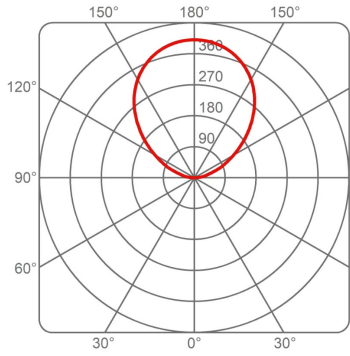

Circular Slim

Ø 125 cm

Emiliana Martinelli

colors

Typology Pendant
Utilisation Indoor

230V 112.5 W 14454 lm

indirect light

Hanging lamp, indirect light, painted aluminium. Electronic dimmable Push/Dali driver inside in the canopy. Available in three sizes.

Available on request with dynamic white LED.

Family Circular Slim
 Typology Pendant
 Utilisation Indoor

Dimensions

Height 3 cm
 Diameter 125 cm
 Power supply cable length 400 cm
 Weight 4.8 Kg

Materials

Structure aluminium Diffuser methacrylate
 Canopy aluminium

Certifications

Photometric curves

2004/SL/95/DIM/L/1/BI CIRCULAR SLIM 84W 3000K LED

Imax 401 cd/klm

2004/SL/65/DIM/L/1/BI CIRCULAR SLIM 54W 3000K LED

Imax 407 cd/klm

2004/SL/125/DIM/L/1/BI CIRCULAR SLIM 124W 3000K LED