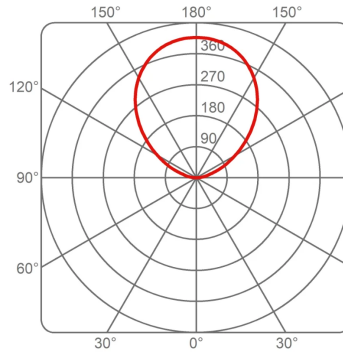

Available on request with dynamic white LED.

Family Circular Slim
 Typology Pendant
 Utilisation Indoor

Dimensions

Height 3 cm
 Diameter 125 cm
 Power supply cable length 400 cm
 Weight 4.8 Kg

Materials

Structure aluminium Diffuser methacrylate
 Canopy aluminium

Certifications

Photometric curves

2004/SL/95/DIM/L/1/BI CIRCULAR SLIM 84W 3000K LED

Imax 401 cd/klm

2004/SL/65/DIM/L/1/BI CIRCULAR SLIM 54W 3000K LED

Imax 407 cd/klm

2004/SL/125/DIM/L/1/BI CIRCULAR SLIM 124W 3000K LED

Imax 395 cd/klm

Colour variant code

2004/SL/125/DIM/L/1/BI

White

2004/SL/125/DIM/L/1/AU

Pearl Gold

Gallery