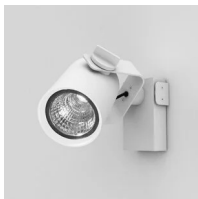

Colour variant code

1407/C/XL/36D/BI