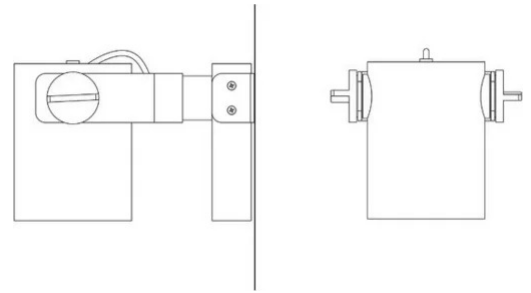

direct light

Adjustable LED projector for indoor, with support for cornice mounted. LED light source with different light beams.

Structure in painted aluminium.

Electronic driver included

Family R11
 Typology Spotlight
 Utilisation Indoor

Dimensions

Height 16 cm
 Profondità 31,5 cm
 Power supply cable length 0 cm
 Weight 2 Kg

Materials

Structure aluminium

Voltage	230V	Watt	35 W
Power unit		Lumen	5040 lm
Mounting Power Supply	Indoor	CRI	>90
Power supply	Electronic power supply	Duration	50000 h
Dimming	No dimmable	CCT	3000 K
		Energy class	D