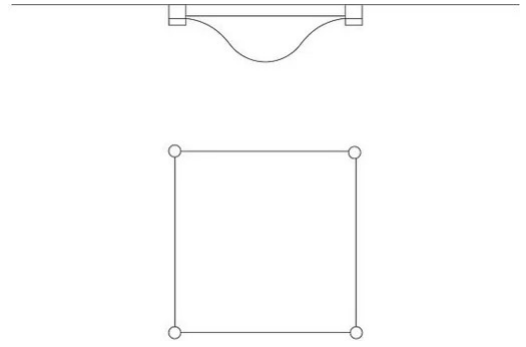

# Bolla

Width 35 cm

Elio Martinelli

colors

Typology Ceiling  
Utilisation Indoor

230V 15.5 W E27

diffuse light

Ceiling lamp diffused light. White opal methacrylate diffuser. Swivel supports for fix the diffuser anodized aluminum. For Led bulb. Available in three sizes.

Family Bolla  
 Typology Ceiling  
 Utilisation Indoor

**Dimensions**

Height 15 cm  
 Larghezza 35 cm  
 Lunghezza 35 cm  
 Power supply cable length 0 cm  
 Weight 1.55 Kg

**Materials**

Diffuser methacrylate O40 Base iron  
 Elementi aluminium

Voltage 230V  
 Non dimmable

**Certifications**

**EcoLabel**

**Photometric curves**

Colour variant code

2760/35/1

White

Gallery