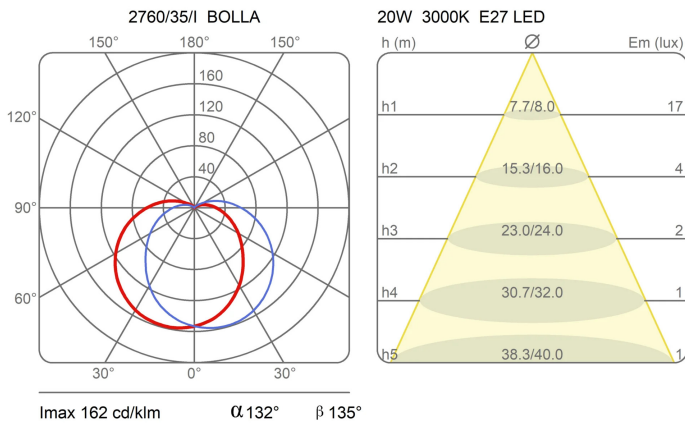

# Bolla

Width 35 cm

Elio Martinelli

colors

Typology Ceiling  
Utilisation Indoor

230V 15.5 W E27

diffuse light

Ceiling lamp diffused light. White opal methacrylate diffuser. Swivel supports for fix the diffuser anodized aluminum. For Led bulb. Available in three sizes.

Family Bolla  
 Typology Ceiling  
 Utilisation Indoor

**Dimensions**

Height 15 cm  
 Larghezza 35 cm  
 Lunghezza 35 cm  
 Power supply cable length 0 cm  
 Weight 1.55 Kg

**Materials**

Diffuser methacrylate O40 Base iron  
 Elementi aluminium

Voltage 230V  
 Non dimmable

**Certifications**

**EcoLabel**

**Photometric curves**

Colour variant code

2760/35/1

White

Gallery