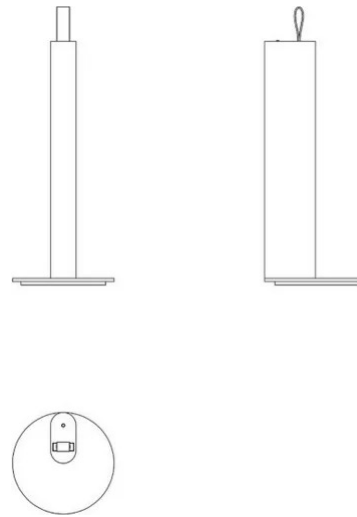

# Metrica Table

Studio Habits

colors

Typology      Table  
 Utilisation    Indoor

24/230V 8 W 340 lm

direct light

Metrica in the table version is characterised by a polished body with a height of 28 cm resting on a polished circular base. The lamp is completed by a leather strap positioned at its end to extract the light source. The light source, which is 20 cm long, is hidden inside the support that forms the base and lights up as soon as it is extracted, gradually increasing in intensity until it reaches its maximum position. Metrica table lamp can be used on a desk to illuminate with a diffuse and soft light its own workstation or on tables of all kinds.

Award

Family Metrica table  
 Typology Table  
 Utilisation Indoor

**Dimensions**

Height 28 - 0,8 (base) cm  
 Profondità 28,8 - 20 (estrazione sorgente LED) cm  
 Diameter 12 (base) cm  
 Weight 1.5 Kg

**Materials**

Structure iron  
 Base iron  
 Diffuser polycarbonate  
 Elementi aluminium

Voltage 24/230V  
 Power unit Included  
 Mounting Power Supply External  
 Power supply Electronic plug-in power supply  
 Dimming Electronics