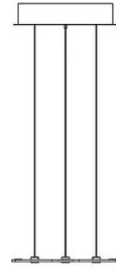

# Canopy Fra Tac

53 W - suspension - composition at 3

colors

Typology Pendant Ceiling

Utilisation

230V

This circular suspension canopy can control a three-tier arrangement of lights. Cables descending from the canopy connect to an element with three supports. From each of these supports, a lighting composition of up to 5 modules can be created. It's 53W powerful and is made of aluminium painted in two colours. This canopy allows the light to be dimmed.

Family Canopy Fra Tac  
Typology Pendant Ceiling  
Utilisation

### Dimensions

Diameter 36 cm

### Colour variant code

40215/AU

Pearl Gold

40215/GR

Grey