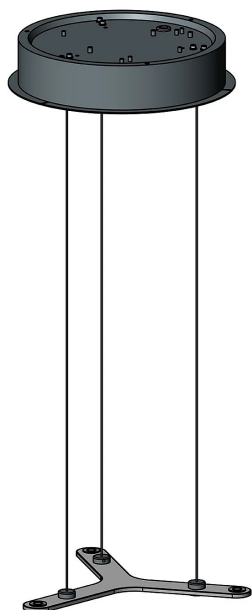

# Canopy Fra Tac

53 W - suspension - composition at 3

colors

Typology Pendant Ceiling

Utilisation

230V

This circular suspension canopy can control a three-tier arrangement of lights. Cables descending from the canopy connect to an element with three supports. From each of these supports, a lighting composition of up to 5 modules can be created. It's 53W powerful and is made of aluminium painted in two colours. This canopy allows the light to be dimmed.

Family Canopy Fra Tac  
Typology Pendant Ceiling  
Utilisation

### Dimensions

Diameter 36 cm

### Materials

Structure aluminium Canopy aluminium

Voltage 230V

Dimming Push  
Dali2