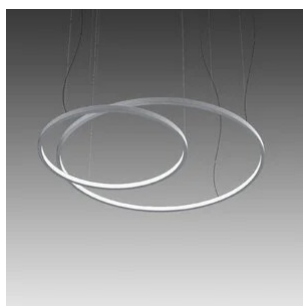

21003/500/DIM/NE

Black