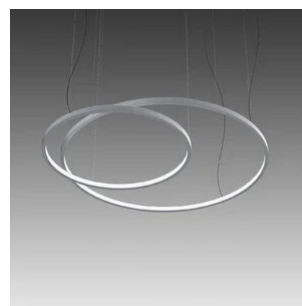

21003/500/DIM/AU

Pearl Gold