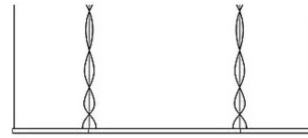

Loop

Loop circular

Emiliana Martinelli

colors

Typology Pendant
Utilisation Indoor

230V 678.6 W 62211 lm

diffuse light

Hanging lamp, diffused light, composed with curved sectors in painted aluminium profile. The union of those sectors offer different diameters rings, hanged by stainless steel cables. White opal polycarbonate diffuser. Integrated LED light source. Electronic dimmable Push/Dali, 0-10V e 1-10V driver inside in the canopy. Available on request 2700K, 4000K.

interior light emission:

21003/500/DIM Ø 500cm
composed by 6 sectors 60°

21003/400/DIM Ø 400cm
composed by 5 sectors 72°

21003/300/DIM Ø 300cm
composed by 4 sectors 90°

21003/200/DIM Ø 200cm
composed by 3 sectors 120°

21003/160/DIM Ø 160cm
composed by 3 sectors 120°

Family	Loop
Typology	Pendant
Utilisation	Indoor

Dimensions

Height	8 cm
Diameter	500 cm
Power supply cable length	400 cm
Weight	42 Kg

Materials

Structure	aluminium	Diffuser	polycarbonate
-----------	-----------	----------	---------------