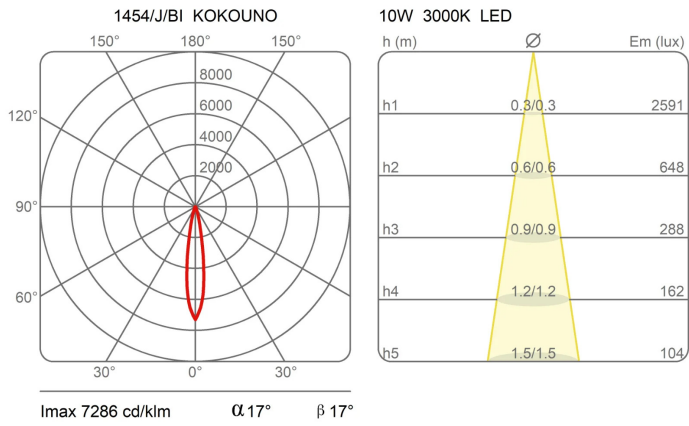

### Dimensions

Profondità	8,5 cm
Lunghezza	25 cm
Diameter	5,5 cm
Weight	1,3 Kg

### Materials

Structure	aluminium	Diffuser	polycarbonate
Base	aluminium		

Voltage	230V	Watt	8.6 W
Power unit	Included	Lumen	1080 lm
Mounting Power Supply	Indoor	CRI	>90
Power supply	Electronic power supply	Duration	50000 h
Non dimmable		CCT	3000 K
		Energy class	E

## Photometric curves