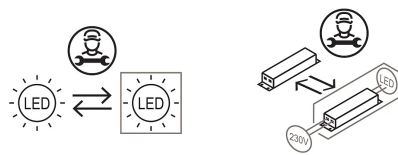

Certifications

EcoLabel