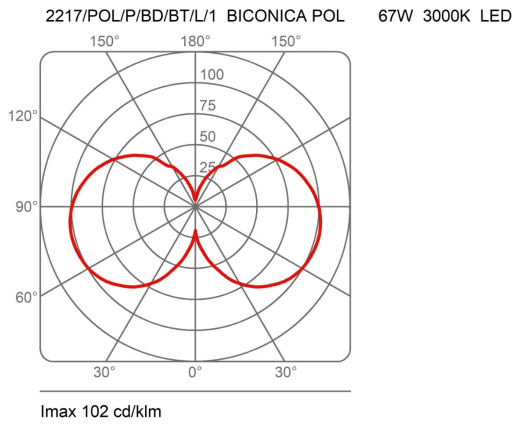

Family	Biconica Pol
Typology	Floor
Utilisation	External

Dimensions

Height	195 cm
Diameter	38 cm
Power supply cable length	50+250 cm
Weight	12.4 Kg

Materials

Structure	polyethylene	Base	iron
-----------	--------------	------	------

Voltage	230V	Watt	104 W
Power unit	Included	Lumen	5370 lm
Mounting Power Supply	Internal	CRI	>80
		Duration	50000 h
Power supply	Electronic power supply	CCT	3000 K
Dimming	Bluetooth	Energy class	F

Certifications

EcoLabel

Photometric curves

Colour variant code

2217/POL/P/BD/BT/L/1

White

Gallery