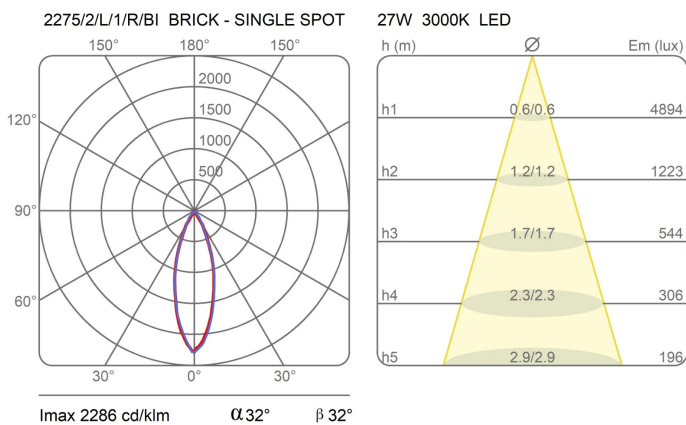

Certifications

Photometric curves