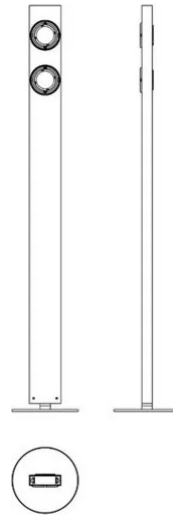

230V 2x 50 W 7500 lm (15000lm)

direct light

Standing lamp, direct/adjustable light. Aluminium structure painted, swivel on the base. LED light source integrated. Complete of electronic drivers inside the body lamp.

Available in two different light beams: medium and wide.

| | |
|-------------|--------|
| Family | Brick |
| Typology | Floor |
| Utilisation | Indoor |

Dimensions

| | |
|---------------------------|--------------|
| Height | 193 cm |
| Larghezza | 15 cm |
| Diameter | 32 (base) cm |
| Power supply cable length | 0 cm |
| Weight | 14 Kg |

Materials

| | | | |
|-----------|-----------|------|------|
| Structure | aluminium | Base | iron |
|-----------|-----------|------|------|

| | | | |
|-----------------------|-------------------------|--------------|----------------------|
| Voltage | 230V | 2 X Watt | 50 W |
| Power unit | | Lumen | 7500 lm (15000 lm) |
| Mounting Power Supply | Indoor | CRI | >90 |
| Power supply | Electronic power supply | Duration | 50000 h |
| Dimming | No dimmable | CCT | 3000 K |
| | | Energy class | D |

Certifications

Photometric curves

Colour variant code

2275/2/L/1/R/BI

White

2275/2/L/1/R/NE

Black

Gallery