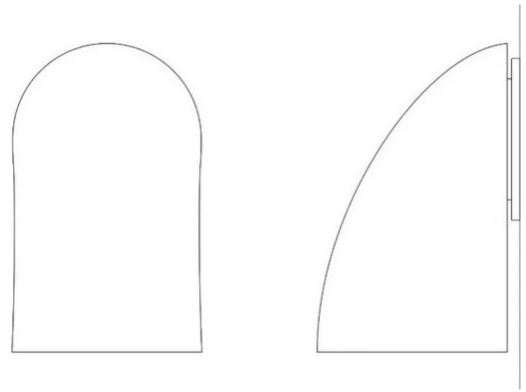

# Gomito

Elio Martinelli

colors

Typology Wall  
Utilisation Indoor

230V 10 W E27

direct light

Wall lamp direct or indirect light, painted resin structure. For Led bulb.

Family	Gomito
Typology	Wall
Utilisation	Indoor

### Dimensions

Height	20 cm
Profondità	12 cm
Diameter	12,5 cm
Weight	0.5 Kg

### Photometric curves

Colour variant code

1196/BI

White

Gallery