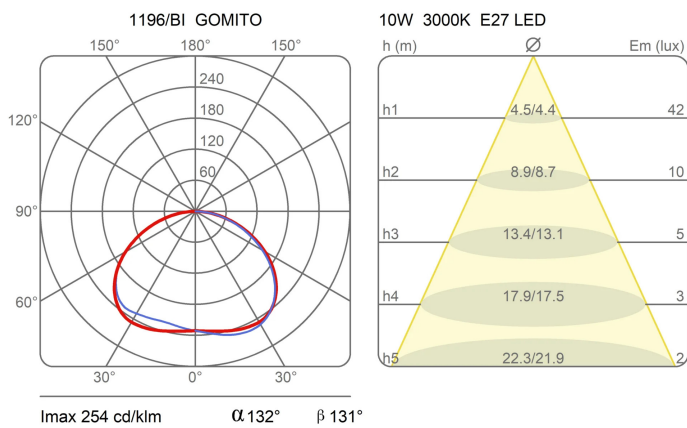

Certifications

Photometric curves