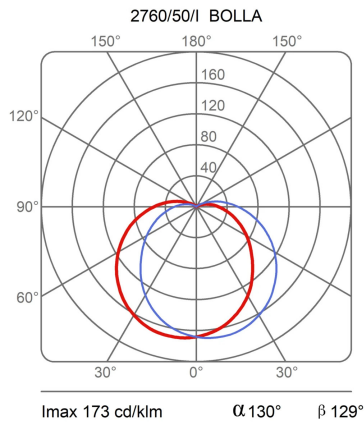

Bolla

Width 50 cm

Elio Martinelli

colors

Typology Ceiling
Utilisation Indoor

230V 15.5 W E27

diffuse light

Ceiling lamp diffused light. White opal methacrylate diffuser. Swivel supports for fix the diffuser anodized aluminum. For Led bulb. Available in three sizes.

Family Bolla
Typology Ceiling
Utilisation Indoor

Dimensions

Height 20 cm
Larghezza 50 cm
Lunghezza 50 cm
Power supply cable length 0 cm
Weight 3.35 Kg

Materials

Diffuser methacrylate O40
Elementi aluminium
Base iron

Voltage 230V
Dimming No dimmable

Certifications

Photometric curves

Colour variant code

2760/50/I

White

Gallery