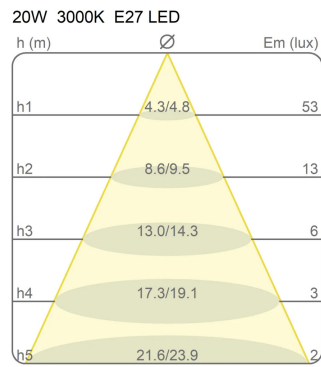

Bolla

Width 50 cm

Elio Martinelli

colors

Typology Ceiling
Utilisation Indoor

230V 15.5 W E27

diffuse light

Ceiling lamp diffused light. White opal methacrylate diffuser. Swivel supports for fix the diffuser anodized aluminum. For Led bulb. Available in three sizes.

Family Bolla
Typology Ceiling
Utilisation Indoor

Dimensions

Height 20 cm
Larghezza 50 cm
Lunghezza 50 cm
Power supply cable length 0 cm
Weight 3.35 Kg

Materials

Diffuser methacrylate O40
Elementi aluminium
Base iron

Voltage 230V
Dimming No dimmable

Certifications

Photometric curves

Colour variant code

2760/50/I

White

Gallery