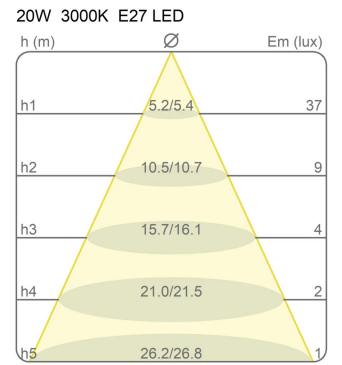

Bolla

Width 50 cm

Elio Martinelli

colors

Typology Ceiling
Utilisation Indoor

230V 15.5 W E27

diffuse light

Ceiling lamp diffused light. White opal methacrylate diffuser. Swivel supports for fix the diffuser anodized aluminum. For Led bulb. Available in three sizes.

Family Bolla
Typology Ceiling
Utilisation Indoor

Dimensions

Height 20 cm
Larghezza 50 cm
Lunghezza 50 cm
Power supply cable length 0 cm
Weight 3.35 Kg

Materials

Diffuser methacrylate O40
Elementi aluminium
Base iron

Voltage 230V
Dimming No dimmable

Certifications

Photometric curves

Colour variant code

2760/50/I

White

Gallery