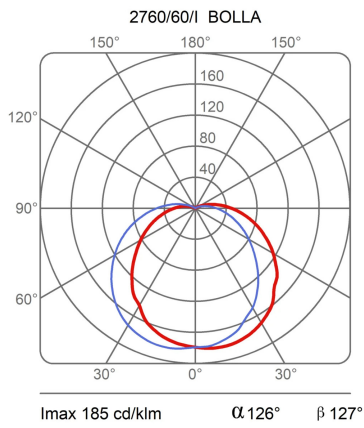

Bolla

Width 50 cm

Elio Martinelli

colors

Typology Ceiling
Utilisation Indoor

230V 15.5 W E27

diffuse light

Ceiling lamp diffused light. White opal methacrylate diffuser. Swivel supports for fix the diffuser anodized aluminum. For Led bulb. Available in three sizes.

Family Bolla
Typology Ceiling
Utilisation Indoor

Dimensions

Height 20 cm
Larghezza 50 cm
Lunghezza 50 cm
Power supply cable length 0 cm
Weight 3.35 Kg

Materials

Diffuser methacrylate O40
Elementi aluminium
Base iron

Voltage 230V
Dimming No dimmable

Certifications

Photometric curves

Colour variant code

2760/50/I

White

Gallery