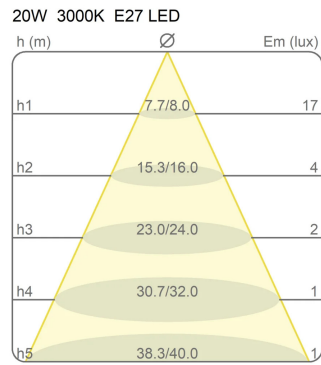

Family Bolla
Typology Ceiling
Utilisation Indoor

Dimensions

Height 20 cm
Larghezza 50 cm
Lunghezza 50 cm
Power supply cable length 0 cm
Weight 3.35 Kg

Materials

Diffuser methacrylate O40
Elementi aluminium
Base iron

Voltage 230V
Dimming No dimmable

Certifications

Photometric curves

Colour variant code

2760/50/I

White

Gallery