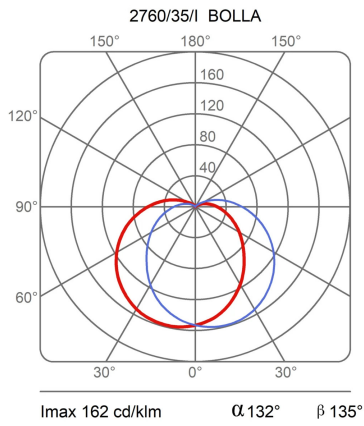

Bolla

Width 50 cm

Elio Martinelli

colors

Typology Ceiling
Utilisation Indoor

230V 15.5 W E27

diffuse light

Ceiling lamp diffused light. White opal methacrylate diffuser. Swivel supports for fix the diffuser anodized aluminum. For Led bulb. Available in three sizes.

Family Bolla
Typology Ceiling
Utilisation Indoor

Dimensions

Height 20 cm
Larghezza 50 cm
Lunghezza 50 cm
Power supply cable length 0 cm
Weight 3.35 Kg

Materials

Diffuser methacrylate O40
Elementi aluminium
Base iron

Voltage 230V
Dimming No dimmable

Certifications

Photometric curves

Colour variant code

2760/50/I

White

Gallery