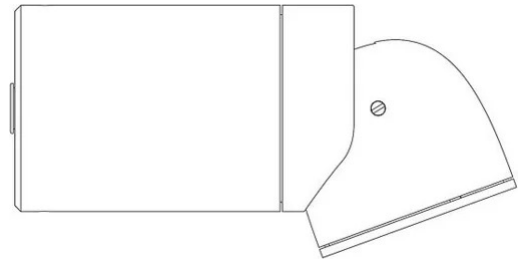

Sistema U

Narrow beam - length 17 cm

Studio Natural

colors

Typology Spotlight Ceiling

Utilisation Indoor

230V 13 W 1950 lm

Direct-light spotlight that can be oriented thanks to a special adjustable joint. Painted aluminium structure. LED light source with different light beams optics.

Integrated driver (cod. 1452)

Remote driver (cod. 1452/J)

Award

Family	Sistema U
Typology	Spotlight Ceiling
Utilisation	Indoor

Dimensions

Profondità	17 cm
Diameter	7 cm
Weight	0.5 Kg

Materials

Structure	aluminium	Diffuser	polycarbonate
-----------	-----------	----------	---------------