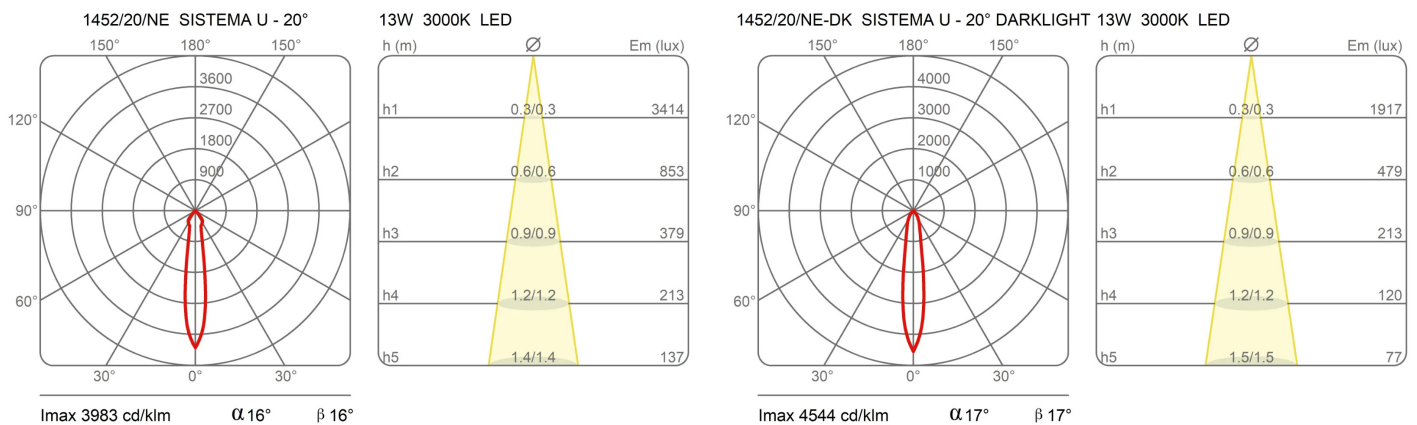

Sistema U

Narrow beam - length 17 cm

Studio Natural

colors

Typology Spotlight Ceiling

Utilisation Indoor

230V 13 W 1950 lm

Direct-light spotlight that can be oriented thanks to a special adjustable joint. Painted aluminium structure. LED light source with different light beams optics.

Integrated driver (cod. 1452)

Remote driver (cod. 1452/J)

Award

Family	Sistema U
Typology	Spotlight Ceiling
Utilisation	Indoor

Dimensions

Profondità	17 cm
Diameter	7 cm
Weight	0.5 Kg

Materials

Structure	aluminium	Diffuser	polycarbonate
-----------	-----------	----------	---------------

EcoLabel

Photometric curves

Colour variant code

1452/20/NE

Black

1452/20/BI

White

Accessories