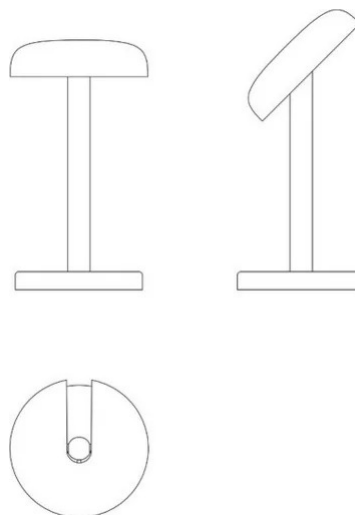

# Cabriolette

Studio Natural

colors

Typology Table  
Utilisation Indoor

230V 7.5 W 1110 lm

direct light

adjustable light

Table lamp providing direct adjustable light. Painted die-cast aluminium structure.  
White methacrylate diffuser.  
Integrated LED light source. Dimmable with button on cable. Driver on the plug.

Family Cabriolette  
 Typology Table  
 Utilisation Indoor

**Dimensions**

Height 28 cm  
 Diameter 14 (base) 15,5 (diffusore) cm  
 Weight 1.6 Kg

**Materials**

Structure aluminium Diffuser methacrylate O40