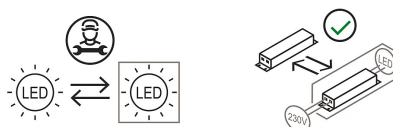

Certifications