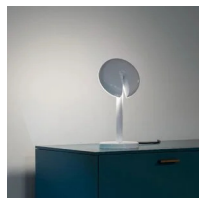

Colour variant code

832/BI

832/GI

Yellow

832/NE

Black

832/AZ

Azure

White