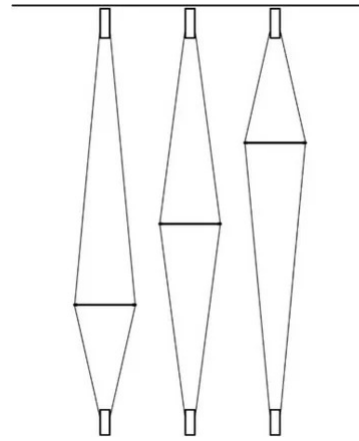

# Coassiale

Vittorio Venezia

colors

Typology Ceiling

Utilisation Indoor

230V 2x 17.2 W 1080 lm (2160lm )

direct light

indirect light

Direct and indirect light, thanks to the LED light sources hold inside two colored aluminium cylindrical supports which are at the endpoint of the twice power cables. One is for the ceiling connection, the other one is used as a counter-weight. The light is reflected on a swivel disk in a white opal methacrylate material which spaces and slides along two cables, to create different light effects. Inferior cylindrical support with a cable and an electronic driver on the plug.

Family Coassiale  
 Typology Ceiling  
 Utilisation Indoor

**Dimensions**

Height 250 cm  
 Diameter 35 cm  
 Weight 2.4 Kg

**Materials**

Structure aluminium      Diffuser methacrylate

Voltage	230V	2 X Watt	17.2 W
Power unit		Lumen	1080 lm ( 2160 lm )
Mounting Power Supply	External	CRI	>90
Power supply	Electronic power supply with cable and plug	Duration	50000 h
Dimming	No dimmable	CCT	3000 K
		Energy class	E