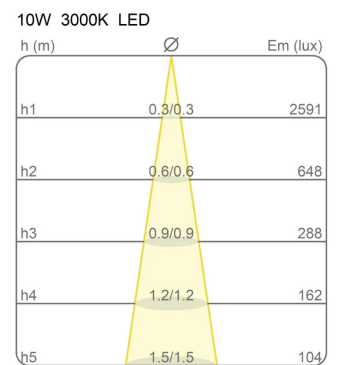

Photometric curves