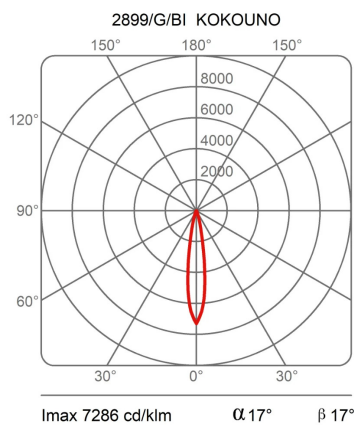

Certifications

Photometric curves