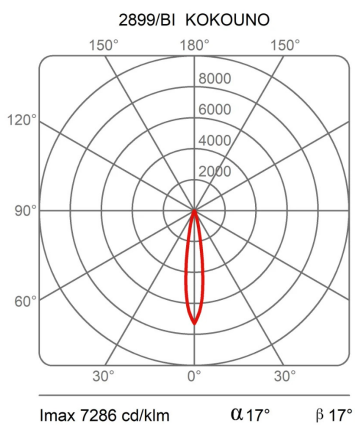

Certifications

Photometric curves