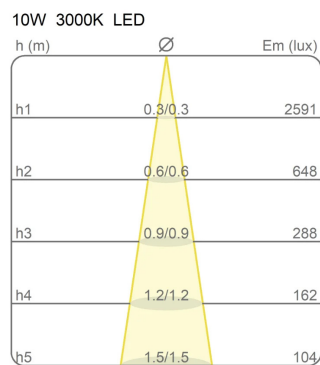

### Dimensions

Lunghezza	50 cm
Diameter	5,5 cm
Weight	1,5 Kg

### Materials

Structure	aluminium
-----------	-----------

Voltage	230V	Watt	8.9 W
Power unit		Lumen	1120 lm
Mounting Power Supply	Indoor	CRI	>80
Power supply	Electronic power supply	Duration	50000 h
Dimming	No dimmable	CCT	3000 K
		Energy class	E

### Photometric curves

Colour variant code

2899/G/BI

White

2899/G/NE

Black

2899/G/BZ

Bronze