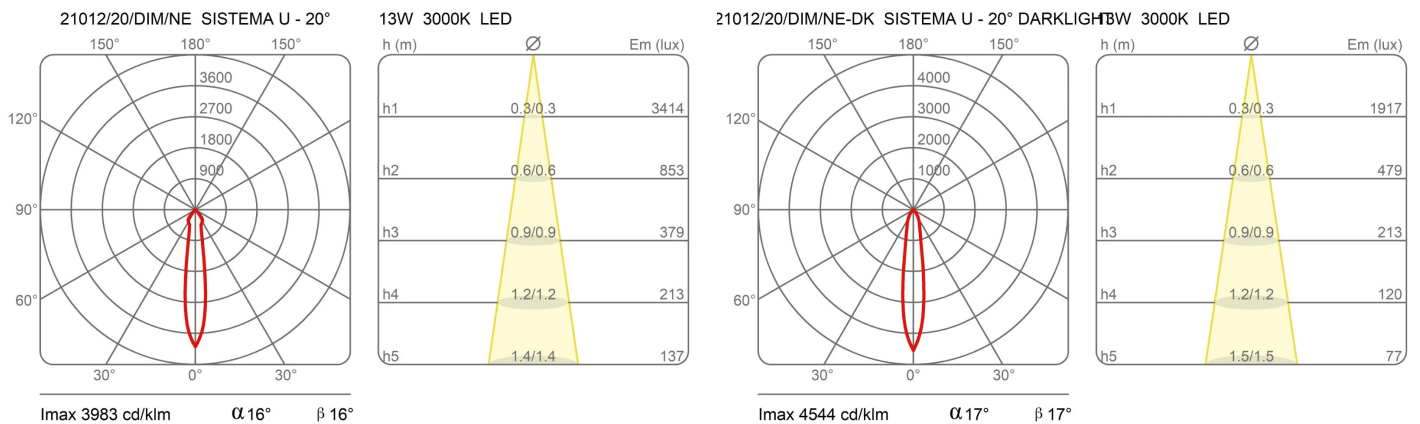

Certifications

Photometric curves