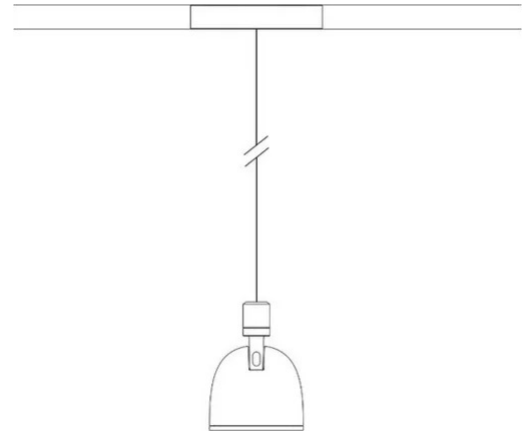

Sistema U

Narrow beam - dimmable

Studio Natural

colors

Typology Spotlight Pendant

Utilisation Indoor

48V 13 W 1950 lm

direct light

Suspension lamp with direct light, adjustable. Painted aluminum structure. LED light source with optics in different light beams. With suspension cable and 48V electrified track adapter.

Award

Family	Sistema U
Typology	Spotlight Pendant
Utilisation	Indoor

Dimensions

Height	10 cm
Diameter	7 cm
Weight	0.5 Kg

Materials

Structure	aluminium	Diffuser	polycarbonate
-----------	-----------	----------	---------------

Voltage	48V	Watt	13 W
Power unit	Excluded	Lumen	1950 lm
Mounting Power Supply	External	CRI	>80
Power supply	Electronic dimmable power supply	Duration	50000 h
Dimming	Dali2	CCT	3000 K
		Energy class	D