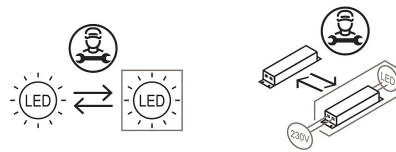

Direct light adjustable LED projector, with adapter for 48V electrified track. Swiveling system with double bifocal lenses, which allows the light beams angles to be controlled from narrow to wide while maintaining high levels of efficiency. Painted aluminium structure. For LED light source.

Family	R23
Typology	Spotlight
Utilisation	Indoor

Dimensions

Lunghezza	8 cm
Diameter	3,5 cm
Weight	0.5 Kg

Materials

Watt	9 W
Lumen	900 lm
CRI	>90
Duration	50000 h
CCT	3000 K
Energy class	

Certifications

EcoLabel

Colour variant code

2904/J/BI

White

2904/J/NE

Black

Accessories

522
Driver 48 V

520
Electrified track

521
Electrified track

591J
Electrified track

592J
Electrified track

593J
Electrified track

519
Electrified track

526J
Hanging cable

524
Joint

525
Joint