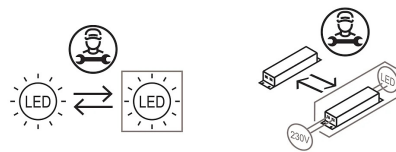

Certifications