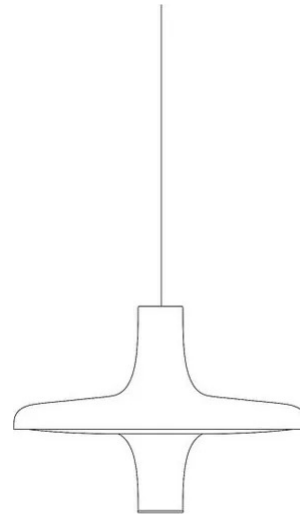

Award

Family	Avro
Typology	Pendant
Utilisation	Indoor

Dimensions

Height	25 cm
Diameter	35 cm
Power supply cable length	200 cm
Weight	2.9 Kg

Materials

Structure	aluminium	Diffuser	methacrylate 040
Canopy	aluminium		