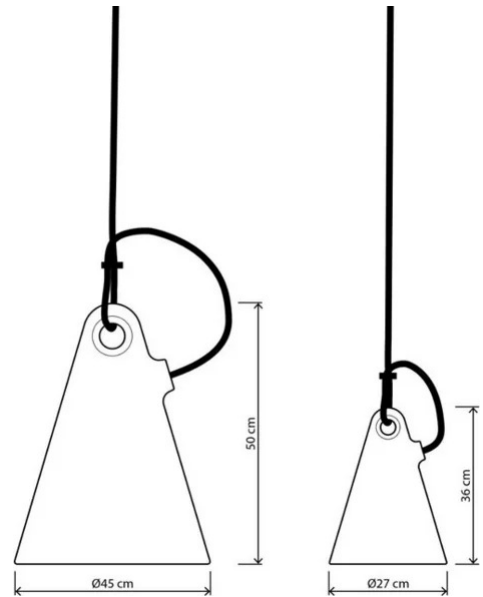

# Trilly

Ø 27 cm

Emiliana Martinelli

colors

Typology      Pendant Floor

Utilisation    External

230V 6 W E27

diffuse light

It is an outdoor lamp, with a simple shape, a single piece made of white polyethylene in rotational moulding, it is the mate for an evening on the terrace or on the lawn of your house. You can hang it with the orange cable to the branches of a tree, you can move it easily wherever you want thanks to the ergonomic handle. If you want to replace easily the bulb you simply have to unscrew the round closing element which is placed in the lower part of the lamp. For Led bulb. Cable for external use provided by length 5 mts and plug. Two size.

Degree of protection IP65 device - IP44 plug

Family Trilly  
Typology Pendant Floor  
Utilisation External

**Dimensions**

Height 35 cm  
Diameter 27 cm  
Power supply cable length 500 cm  
Weight 1.75 Kg