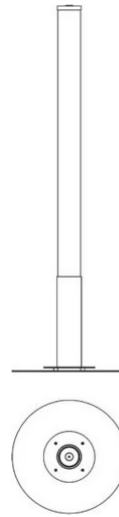

Pistillo

Emiliana Martinelli

colors

Typology Floor
Utilisation External

230V 114 W

diffuse light

Outdoor standing lamp diffuser light, white opal methacrylate, for LED light source, RGB or white. Stainless steel base to fix on the floor with screws \varnothing 30cm. Complete of electronic driver dimmable inside the body lamp. With remote control. Base \varnothing 60cm of stainless steel to fix to the base of the lamp to lay on the floor with the possibility to move it (on request), with cable 3 mt and plug.

Degree of protection: IP65 device - IP44 plug

Family Pistillo
 Typology Floor
 Utilisation External

Dimensions

Height 190 cm
 Diameter 12 - 30 (base) cm
 Power supply cable length 500 cm
 Weight 6 Kg

Materials

Structure	polyethylene	Diffuser	polyethylene
Base	stainless steel	Elementi	polyethylene

Voltage	230V	Watt	114 W
Power unit		Lumen	
Mounting Power Supply	Indoor	Duration	50000 h
Power supply	Electronic dimmable power supply		
Dimming	Remote control		