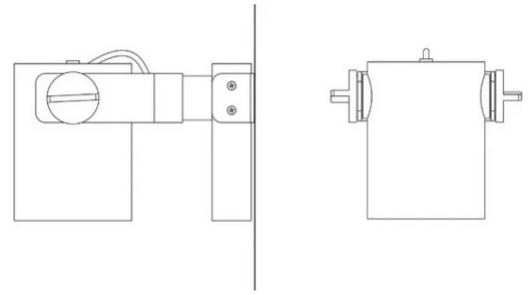

R11

Medium beam

Emiliana Martinelli

Elio Martinelli

colors

Typology Spotlight
Utilisation Indoor

230V 35 W 5040 lm

direct light

Adjustable LED projector for indoor, with support for cornice mounted. LED light source with different light beams.
Structure in painted aluminium.
Electronic driver included

Family	R11
Typology	Spotlight
Utilisation	Indoor

**Dimensions**

Height	16 cm
Profondità	31,5 cm
Power supply cable length	0 cm
Weight	2 Kg

Materials

Structure	aluminium
-----------	-----------

Voltage	230V	Watt	35 W
Power unit	Included	Lumen	5040 lm
Mounting Power Supply	Internal	CRI	>90
Power supply	Electronic power supply	Duration	50000 h
Non dimmable		CCT	3000 K
		Energy class	D