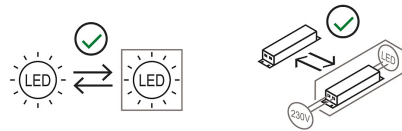

Certifications

EcoLabel