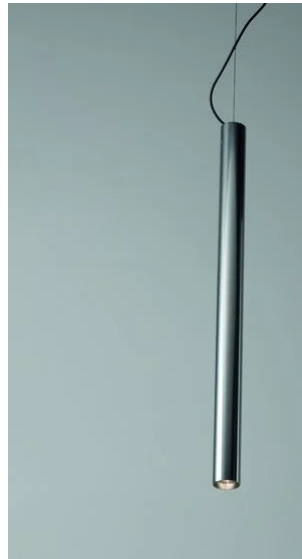

2093/J/50/NE

Black