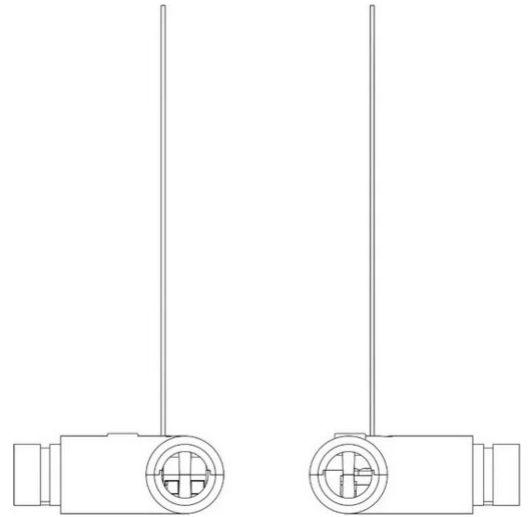

90° Joint Colibrì Q

With electrical cable

Emiliana Martinelli

colors

Typology

Utilisation Indoor

90° joint with electrical cable

Family 90° joint Colibri Q
Typology
Utilisation Indoor

Dimensions

Profondità 5 cm
Lunghezza 5 cm
Diameter 2,5 cm
Weight 0.1 Kg

Materials

Structure aluminium

Certifications

Colour variant code

40117/NE

Black