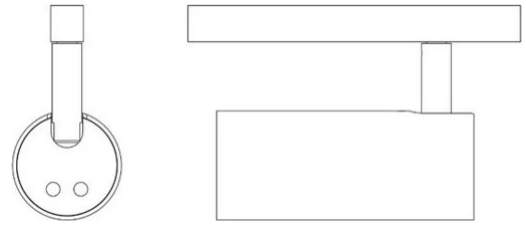

Cip

Medium beam - dimmable

Emiliana Martinelli

colors

Typology Spotlight
Utilisation Indoor

48V 8.6 W 1080 lm

direct light

A series of swivel spot for LED light source with various light beam openings, with electrified track attachment 48V. Painted aluminium structure. Hanging, to fix on the ceiling or recessed versions

Family Cip
 Typology Spotlight
 Utilisation Indoor

Dimensions

Height 9,5 cm
 Profondità 13 cm
 Diameter 5,5 cm
 Weight 0.4 Kg

Materials

Structure aluminium Diffuser polycarbonate

Voltage 48V
 Dimming Push
 Bluetooth