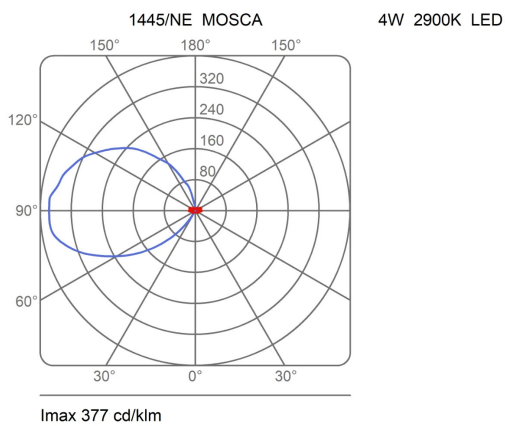

Certifications

EcoLabel

Photometric curves