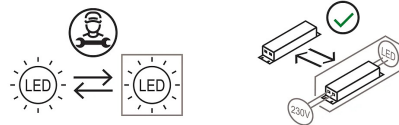

Certifications

EcoLabel