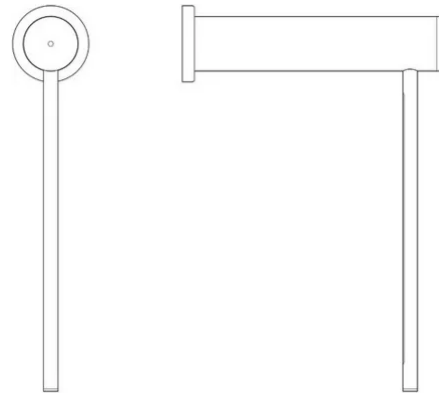

# Mosca

Emiliana Martinelli

colors

Typology Wall  
Utilisation Indoor

230V 4 W 495 lm

indirect light

Swivel wall lamp with indirect light. A luminous sign that rotates around the tubular body in aluminum painted. Electronic driver integrated in the lamp body.

Family	Mosca
Typology	Wall
Utilisation	Indoor

### Dimensions

Profondità	20 cm
Diameter	4,5 - base 6,5 cm
Weight	0.8 Kg

### Materials

Structure	aluminium	Diffuser	polycarbonate
Elementi	aluminium		

Voltage	230V	Watt	4 W
Power unit	Included	Lumen	495 lm
Mounting Power Supply	Internal	CRI	>80
Power supply	Electronic power supply	Duration	50000 h
Non dimmable		CCT	3000 K
		Energy class	F