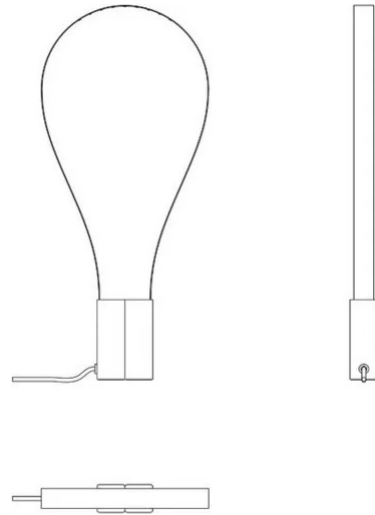

Fluida

Studio Natural

colors

Typology Table
 Utilisation Indoor

230V 3 W 495 lm

direct light

indirect light

Table lamp, direct/indirect light formed by a flexible strip with LED light source connected to the two resin bases, thanks to the magnets the two bases joint each other in multiples positions modifying the direction of the strip Led creating every different lights performances. Electronic drive on plug.

Awards:

- "Honourable Mention" - Compasso d'oro 2016
- ADI Design Index 2015
- 1st prize Young&Design 2013

Award

Family	Fluida
Typology	Table
Utilisation	Indoor

Dimensions

Height	48 cm
Larghezza	3,5 cm
Lunghezza	107 cm
Power supply cable length	200 cm
Weight	1 Kg

Materials

Structure	aluminium	Base	abs
-----------	-----------	------	-----

Voltage	230V	Watt	3 W
Power unit	Included	Lumen	495 lm
Mounting Power Supply	External	CRI	>80
Power supply	Electronic power supply	Duration	50000 h
Dimming	No dimmable	CCT	3000 K
		Energy class	D