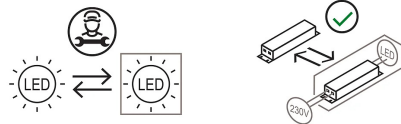

Certifications