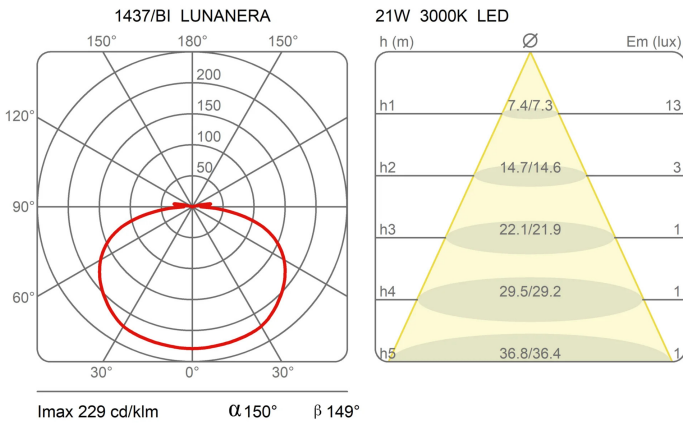

Lunanera

Marc Sadler

colors

Typology Wall Ceiling

Utilisation Indoor

230V 13 W 2079 lm

indirect light

Wall or ceiling lamp indirect light. Painted aluminium structure. LED light source integrated and electronic driver into the body lamp.

Family Lunanera
 Typology Wall Ceiling
 Utilisation Indoor

Dimensions

Height 10 cm
 Diameter 40 cm
 Weight 1.7 Kg

Materials

Structure aluminium Diffuser methacrylate O30

Voltage	230V	Watt	13 W
Power unit	Included	Lumen	2079 lm
Mounting Power Supply	Internal	CRI	>80
Power supply	Electronic power supply	Duration	50000 h
Non dimmable		CCT	3000 K
		Energy class	D

Certifications

EcoLabel

Photometric curves

Colour variant code

1437/BI

White

Gallery