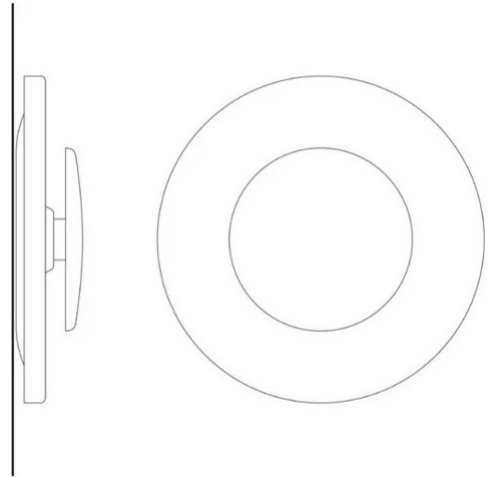

Lunanera

Marc Sadler

colors

Typology Wall Ceiling

Utilisation Indoor

230V 13 W 2079 lm

indirect light

Wall or ceiling lamp indirect light. Painted aluminium structure. LED light source integrated and electronic driver into the body lamp.

Family Lunanera
 Typology Wall Ceiling
 Utilisation Indoor

Dimensions

Height 10 cm
 Diameter 40 cm
 Weight 1.7 Kg

Materials

Structure aluminium Diffuser methacrylate O30

Voltage	230V	Watt	13 W
Power unit	Included	Lumen	2079 lm
Mounting Power Supply	Internal	CRI	>80
Power supply	Electronic power supply	Duration	50000 h
Non dimmable		CCT	3000 K
		Energy class	D