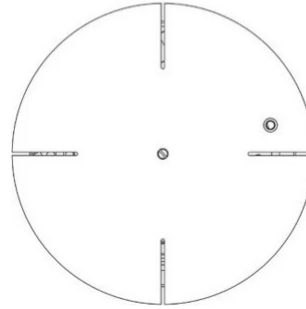

# Canopy Circular Composition Ø 70 Mamba

75 W - dimmable

Emiliana Martinelli

colors

Typology Ceiling  
Utilisation Indoor

230V

Canopy complete with dimmable electronic driver for circular hanging composition (4 curve modules 40053/BI - 90°)

40124/DIM

Family	Canopy circular composition Ø 70 Mamba
Typology	Ceiling
Utilisation	Indoor

### Dimensions

Height	5,35 cm
Diameter	23 cm
Weight	1 Kg