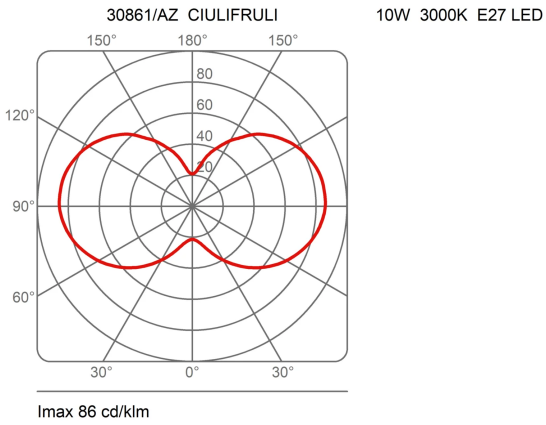

Dimensions

Height 29 cm
Diameter 15 cm
Weight 0.5 Kg

Materials

Diffuser polyethylene

Certifications

EcoLabel

Photometric curves

Colour variant code