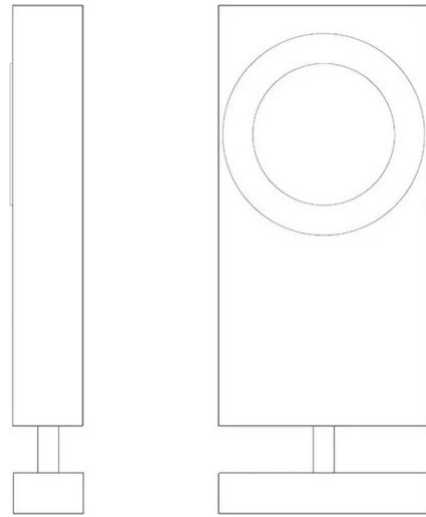

# Brick

Wide beam

Emiliana Martinelli

colors

Typology      Spotlight Wall

Utilisation    Indoor

230V 25 W 7500 lm

direct light

Swivel wall lamp, direct/adjustable light. Aluminium structure painted. LED light source integrated. Complete of electronic driver inside the body lamp.

Available in two different light beams: medium and wide.

### Dimensions

Height	30 cm
Larghezza	15 cm
Profondità	11 cm
Power supply cable length	0 cm
Weight	1.3 Kg

### Photometric curves

Colour variant code

1396/S/L/1/R/BI

White

Gallery