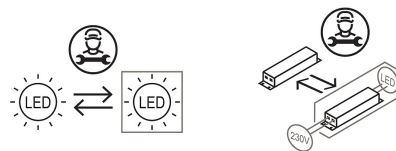

Certifications