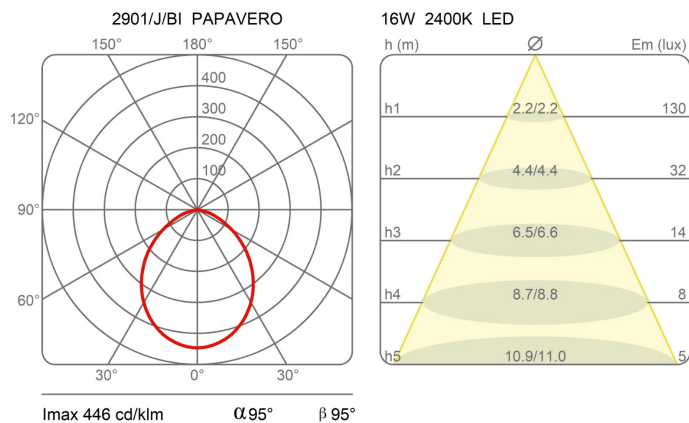

Photometric curves