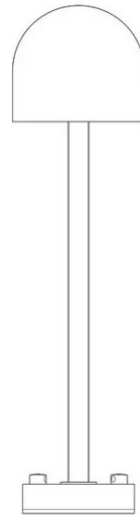

Boleto

Height 50 cm

Emiliana Martinelli

colors

Typology Floor
Utilisation External

230V 10 W 1100 lm

indirect light

Outdoor lamp indirect light for LED light source. Painted aluminium structure. Three size tige with base for to fix on the ground. Remote driver.

Available peg for the ground fixing (cod. 40166)

Family	Boleto
Typology	Floor
Utilisation	External

Dimensions

Height	50 cm
Diameter	14 cm
Weight	3.4 Kg

Materials

Structure	aluminium	Diffuser	polycarbonate
-----------	-----------	----------	---------------