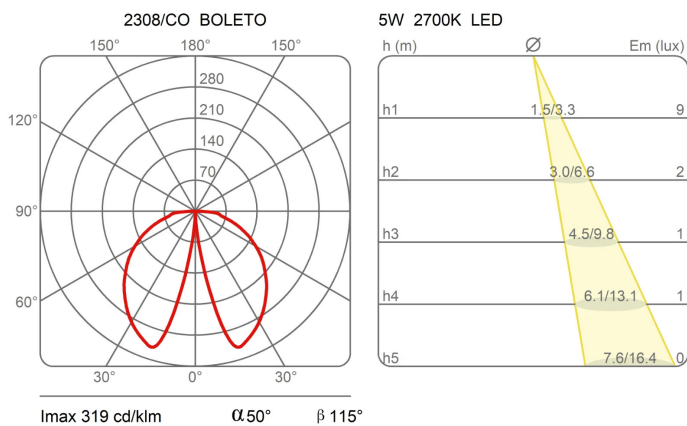

Boleto

Height 50 cm

Emiliana Martinelli

colors

Typology Floor
Utilisation External

230V 10 W 1100 lm

indirect light

Outdoor lamp indirect light for LED light source. Painted aluminium structure. Three size tige with base for to fix on the ground. Remote driver.

Available peg for the ground fixing (cod. 40166)

Family	Boleto
Typology	Floor
Utilisation	External

Dimensions

Height	50 cm
Diameter	14 cm
Weight	3.4 Kg

Materials

Structure	aluminium	Diffuser	polycarbonate
-----------	-----------	----------	---------------

Voltage	230V	Watt	10 W
Non dimmable		Lumen	1100 lm
		CRI	>80
		Duration	50000 h
		CCT	2700 K
		Energy class	E

Certifications

EcoLabel

Photometric curves

Colour variant code

2308/230/CO

Corten

Gallery