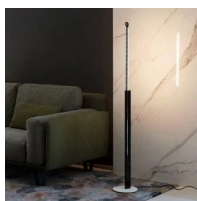

Family Metrica floor
Typology Floor
Utilisation Indoor

Dimensions

Height 86,5 - 1,3 (base) cm
Profondità 87,8 - 50 (estrazione sorgente LED) cm
Weight 3.5 Kg

Materials

Structure	iron	Diffuser	polycarbonate
Base	iron	Elementi	aluminium

Voltage	24/230V	Watt	15 W
Power unit		Lumen	850 lm
Mounting Power Supply	External	CRI	>80
Power supply	Electronic power supply with cable and plug	Duration	50000 h
Dimming	Electronics	CCT	3000 K
		Energy class	

Certifications

Colour variant code

2314/NE