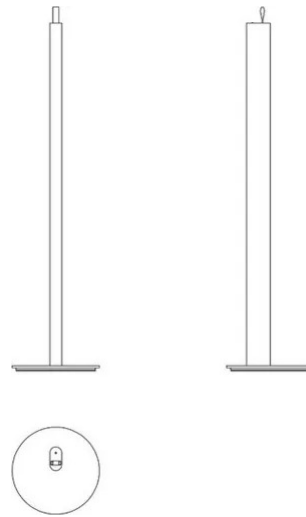

Metrica Floor

Studio Habits

colors

Typology Floor
Utilisation Indoor

24/230V 15 W 850 lm

direct light

Metrica floor lamp is the ideal lamp in the living area, it emits a diffused light in the environment by directing the light towards the wall avoiding direct glare. It is characterised by a polished body with a height of 86.5 cm, resting on a polished circular base. The 50 cm long LED light source is hidden inside the support that forms the base, it lights up as soon as it is extracted, gradually increasing in intensity until it reaches its maximum position.

Award

Family Metrica floor
 Typology Floor
 Utilisation Indoor

Dimensions

Height 86,5 - 1,3 (base) cm
 Profondità 87,8 - 50 (estrazione sorgente LED) cm
 Weight 3.5 Kg

Materials

Structure	iron	Diffuser	polycarbonate
Base	iron	Elementi	aluminium