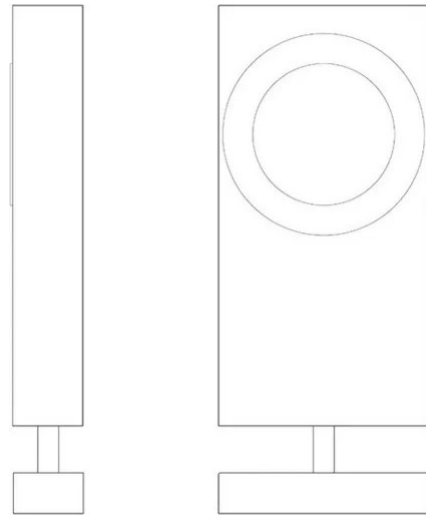

# Brick

Wide beam

Emiliana Martinelli

colors

Typology      Spotlight Wall

Utilisation    Indoor

230V 25 W 7500 lm

direct light

Swivel wall lamp, direct/adjustable light. Aluminium structure painted. LED light source integrated. Complete of electronic driver inside the body lamp.

Available in two different light beams: medium and wide.

### Dimensions

Height	30 cm
Larghezza	15 cm
Profondità	11 cm
Power supply cable length	0 cm
Weight	1.3 Kg

### Colour variant code

1396/S/L/1/R/BI

White

Gallery