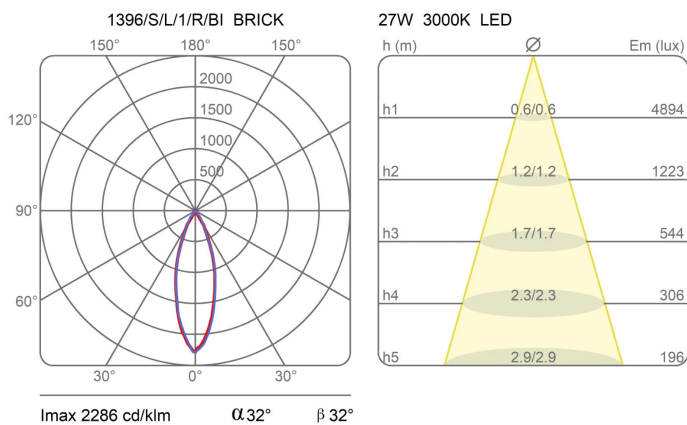

### Dimensions

Height	30 cm
Larghezza	15 cm
Profondità	11 cm
Power supply cable length	0 cm
Weight	1.3 Kg

### Materials

Structure	aluminium	Base	aluminium
-----------	-----------	------	-----------

Voltage	230V	Watt	25 W
Power unit		Lumen	7500 lm
Mounting Power Supply	Indoor	CRI	>90
Power supply	Electronic power supply	Duration	50000 h
Dimming	No dimmable	CCT	3000 K
		Energy class	D

### Photometric curves