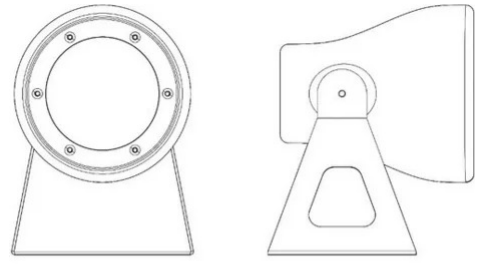

Frog

Emiliana Martinelli

colors

Typology Spotlight Wall
Utilisation External

230V 15 W 1400 lm E27

Outdoor lamp with adjustable direct light. With painted aluminium base. Lamp body moulded in polyethylene with rotational technology.

For LED bulb, complete with cable and plug.

Bulbs available cod.:

510X beam medium

511X beam wide

513Y RGB-W bulb

Family Frog
 Typology Spotlight Wall
 Utilisation External

Dimensions

Profondità 30 cm
 Lunghezza 25 cm
 Diameter 18 cm
 Weight 4.7 Kg

Materials

Structure	polyethylene	Diffuser	polycarbonate
Base	aluminium	Elementi	nylon

Voltage 230V
 Non dimmable

Certifications

Colour variant code

1453/BL

Blue

1453/GI