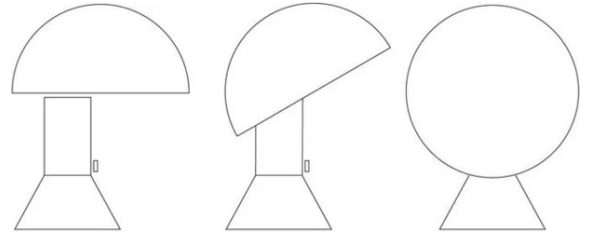

# Elmetto

Elio Martinelli

Typology Table  
 Utilisation Indoor

colors

230 - 110V 5 W E27

direct light

indirect light

Table lamp indirect light. Adjustable reflector with inside screen made of aluminium painted in white. Painted ABS moulded structure. The lamp consist of a section of cone base and an adjustable diffuser dome-shaped.

Designed by Elio Martinelli in 1976, Elmetto even though in the design rigour, focuses on the functionality of the use with a large switch in the central body, easy to find in the dark and an adjustable reflector simple to move by the touch of a finger and it allows to shield the light source. A reliable friend, a companion of the evening.

Family Elmetto  
 Typology Table  
 Utilisation Indoor

**Dimensions**

Height 28 cm  
 Diameter 22 cm  
 Power supply cable length 200 cm  
 Weight 1.1 Kg

**Materials**

Structure abs

Voltage 230 - 110V  
 Dimming No dimmable