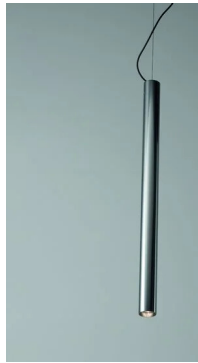

Kokouno

Tube aluminium H 50 cm

Studio PLS Design

colors

Typology Pendant
Utilisation Indoor

230V 8.9 W 1120 lm

direct light

Hanging lamp, direct light. Tubular structure in painted aluminum. Electronic driver included in the aluminum tubular.

Family	Kokouno
Typology	Pendant
Utilisation	Indoor

Dimensions

Lunghezza	50 cm
Diameter	5,5 cm
Power supply cable length	400 cm
Weight	1.3 Kg

Materials

Structure	aluminium	Diffuser	polycarbonate
Canopy	aluminium		

Photometric curves

Colour variant code

2093/50/BZ

Bronze

2093/50/BI

White

2093/50/NE

Black