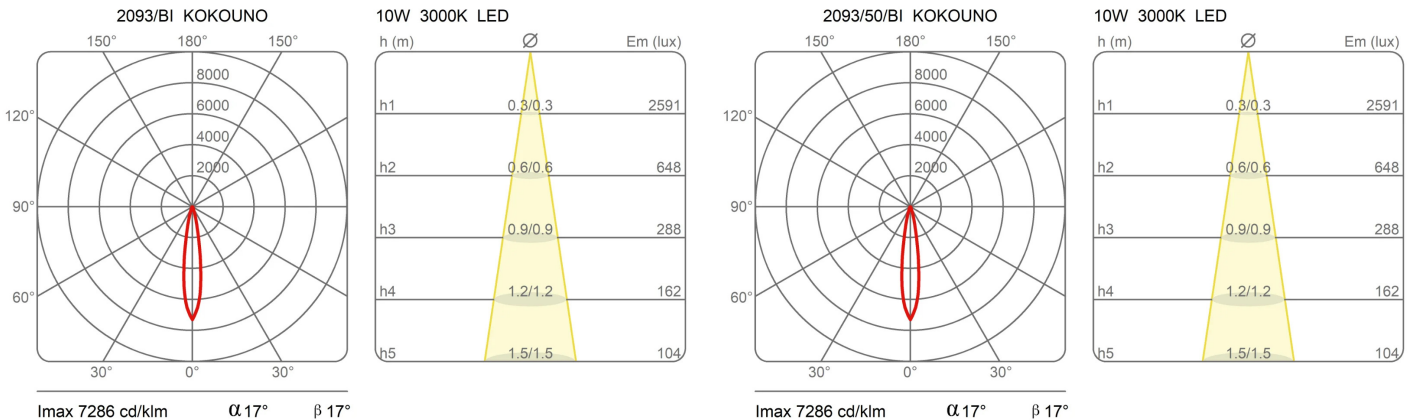

Family	Kokouno
Typology	Pendant
Utilisation	Indoor

Dimensions

Lunghezza	50 cm
Diameter	5,5 cm
Power supply cable length	400 cm
Weight	1.3 Kg

Materials

Structure	aluminium	Diffuser	polycarbonate
Canopy	aluminium		

Photometric curves

Colour variant code

2093/50/BZ

Bronze

2093/50/BI

White

2093/50/NE

Black