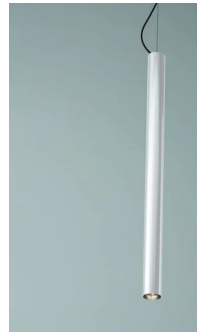

Kokouno

Tube aluminium H 50 cm

Studio PLS Design

colors

Typology Pendant
Utilisation Indoor

230V 8.9 W 1120 lm

direct light

Hanging lamp, direct light. Tubular structure in painted aluminum. Electronic driver included in the aluminum tubular.

Family	Kokouno
Typology	Pendant
Utilisation	Indoor

Dimensions

Lunghezza	50 cm
Diameter	5,5 cm
Power supply cable length	400 cm
Weight	1.3 Kg

Materials

Structure	aluminium	Diffuser	polycarbonate
Canopy	aluminium		

Photometric curves

Colour variant code

2093/50/BZ

Bronze

2093/50/BI

White

2093/50/NE

Black