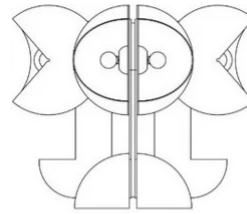

Ruspa

Gae Aulenti

colors

Typology Table
Utilisation Indoor

230V 8x 5 W E14

direct light

indirect light

Table lamp with direct light and indirect, in painted aluminium, consists of 4 fixed arms on the base with independent rotation of the reflectors on the ends of arms. For Led bulbs.

Family Ruspa
 Typology Table
 Utilisation Indoor

Dimensions

Height 58 cm
 Diameter 60 cm
 Power supply cable length 40+200 cm
 Weight 42 Kg

Materials

| | | | |
|-----------|-----------|------------|-----------|
| Structure | aluminium | Riflettore | aluminium |
| Base | aluminium | | |