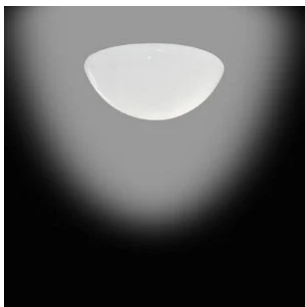

Semisfera

Ø 42 cm

Elio Martinelli

colors

Typology Ceiling

Utilisation Indoor

230V 15.5 W E27

diffuse light

Ceiling or wall with diffused light. Diffuser in white opal methacrylate. Base in aluminum painted. Particular fixing support to diffuser. For Led bulb. Available in two sizes.

Family Semisfera
Typology Ceiling
Utilisation Indoor

Dimensions

Height 15 cm
Diameter 42 cm
Power supply cable length 0 cm
Weight 1.3 Kg

Materials

Diffuser methacrylate O40

Voltage 230V
Non dimmable

Certifications

EcoLabel

Colour variant code

2771/42/I

White