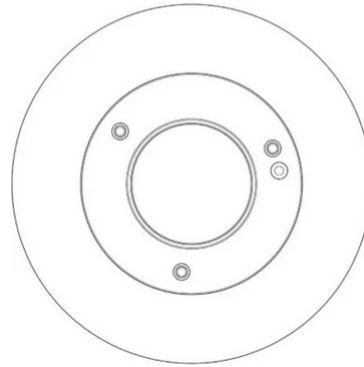

Maggiolone

2700K

Emiliana Martinelli

colors

Typology Ceiling

Utilisation Indoor

230V 26 W 3200 lm

diffuse light

A diffused-light lamp for LED light source. Painted aluminum structure. White frost methacrylate diffuser. Dimmable electronic driver integrated in the lamp body. Also available in the hanging version, in two sizes.

Family	Maggiolone
Typology	Ceiling
Utilisation	Indoor

Dimensions

Height	14,7 cm
Diameter	60 cm
Weight	3.8 Kg

Materials

Structure	aluminium	Diffuser	methacrylate
-----------	-----------	----------	--------------

Photometric curves

Colour variant code

2891/DIM/2700/BI

White

2891/DIM/2700/NE

Black

2891/DIM/2700/GI

Yellow