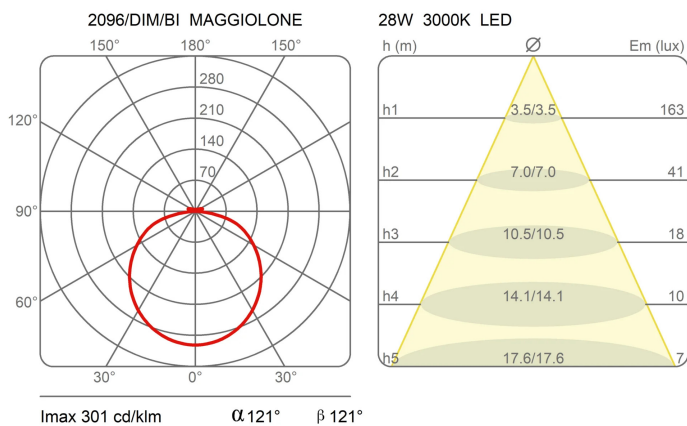

Family	Maggiolone
Typology	Ceiling
Utilisation	Indoor

Dimensions

Height	14,7 cm
Diameter	60 cm
Weight	3.8 Kg

Materials

Structure	aluminium	Diffuser	methacrylate
-----------	-----------	----------	--------------

Photometric curves

Colour variant code

2891/DIM/2700/BI

White

2891/DIM/2700/NE

Black

2891/DIM/2700/GI

Yellow