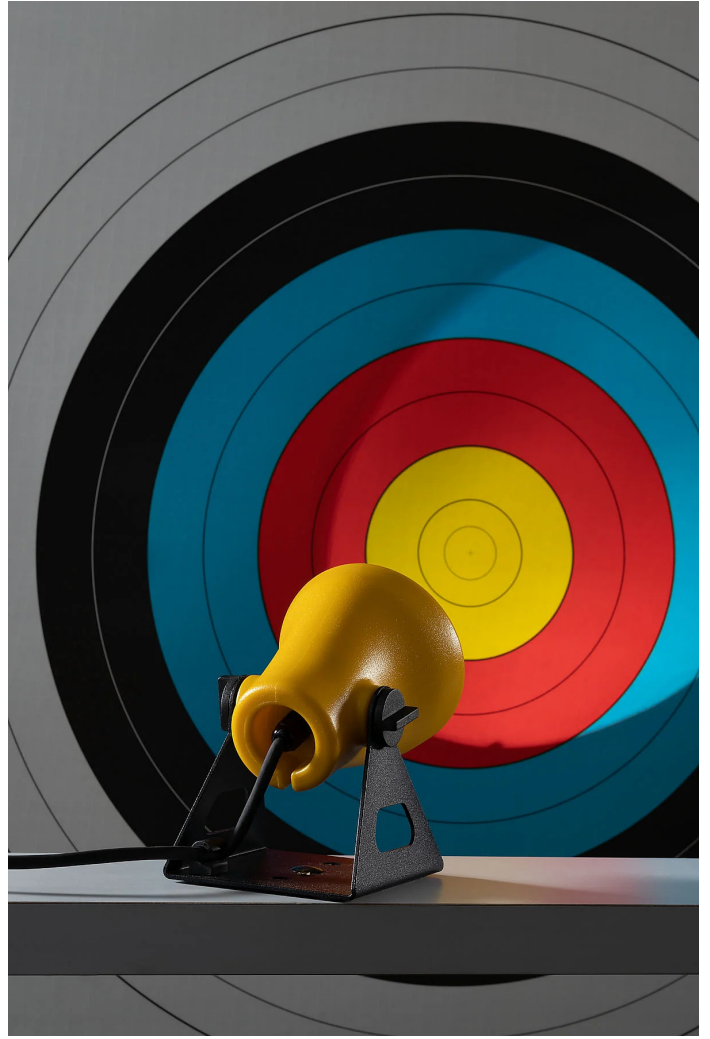

Minifrog

Emiliana Martinelli

colors

Typology Spotlight Floor

Utilisation External

230V 7 W 700 lm GU10

direct light

Outdoor lamp with adjustable direct light. With painted aluminium base. Lamp body moulded in polyethylene with rotational technology.

2309/J/BL

Blue

2309/J/GI

Yellow

2309/J/AR

Orange

Gallery

Accessories