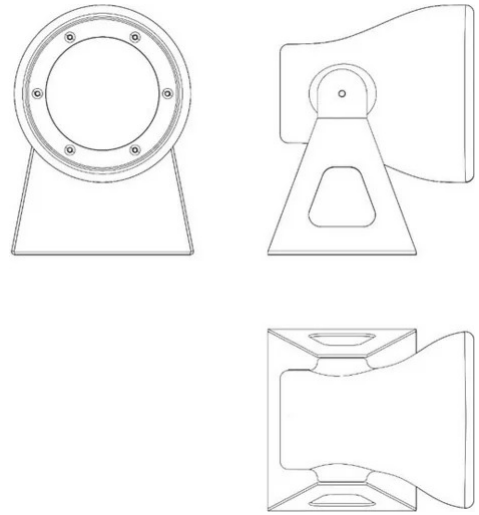

Minifrog

Emiliana Martinelli

colors

Typology Spotlight Floor

Utilisation External

230V 7 W 700 lm GU10

direct light

Outdoor lamp with adjustable direct light. With painted aluminium base. Lamp body moulded in polyethylene with rotational technology.

For LED bulb, complete with cable and plug.

Bulbs available cod.:

541Y beam wide

542Y beam medium

Available peg for the ground fixing (cod. 40192)

Family Minifrog
 Typology Spotlight Floor
 Utilisation External

Dimensions

Height 12 cm
 Profondità 12 cm
 Diameter 11 cm
 Weight 0.5 Kg

Materials

Structure	polyethylene	Diffuser	polycarbonate
Base	aluminium	Elementi	nylon

Voltage 230V
 Non dimmable

Certifications

Colour variant code