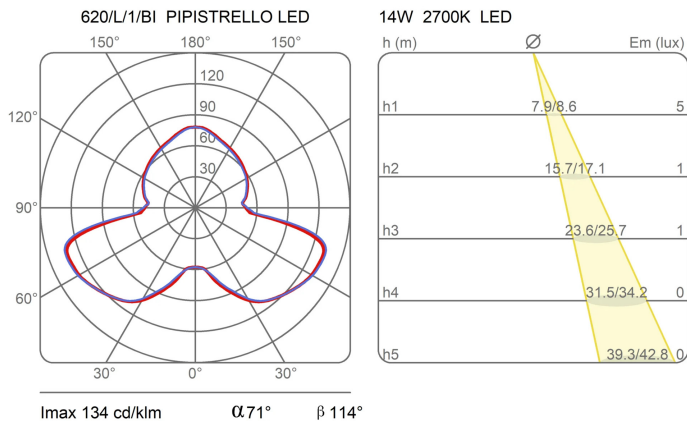

Family	Pipistrello
Typology	Table Floor
Utilisation	Indoor

Dimensions

Height	66 - 86 cm
Diameter	55 cm
Power supply cable length	45+200 cm
Weight	9.6 Kg

Materials

Structure	aluminium brass copper stainless steel	Diffuser	methacrylate O40
Base	iron		

Voltage	230V	Watt	14 W
Power unit		Lumen	1400 lm
Mounting Power Supply	External	CRI	>80
Power supply	Electronic dimmable power supply	Duration	50000 h
Dimming	Dimmer on the cable	CCT	2700 K
		Energy class	E

Certifications

Photometric curves