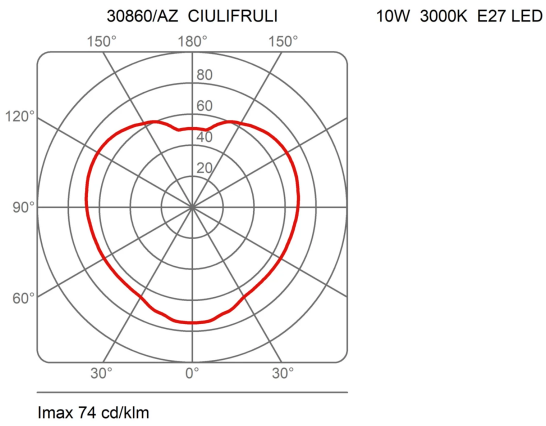

**Dimensions**

Height 19 cm  
Diameter 23 cm  
Weight 0.4 Kg

**Materials**

Diffuser polyethylene

**Certifications**

EcoLabel

**Photometric curves**

Colour variant code