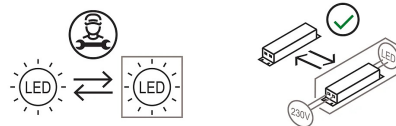

Certifications

EcoLabel