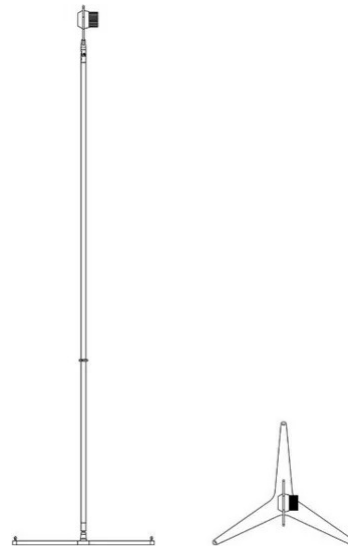

Y3

Simon Schmitz

colors

Typology Floor
Utilisation Indoor

24V 13 W 1950 lm

direct light

indirect light

A dynamic floor lamp with direct/indirect light. Thanks to the three guy wires fixed on the lamp body and connected to the three springs present at the triangular base, the lamp can be tilted in any direction, always remaining perfectly balanced. The aluminum swivel LED light source reflector with swivel joint allows directing the light in any position. Dimmable driver on the plug 24V, dimmable.

Family	Y3
Typology	Floor
Utilisation	Indoor

Dimensions

Height	200 cm
Diameter	45 (base) cm
Power supply cable length	50+200 cm
Weight	6.5 Kg

Materials

Structure	aluminium	Base	iron
-----------	-----------	------	------