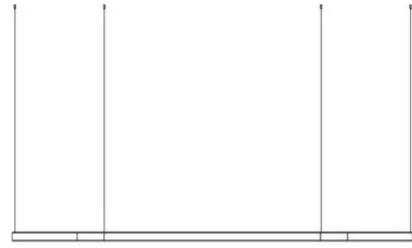

interior light emission:

21010/DIM L 170x370

Family	Loop
Typology	Pendant
Utilisation	Indoor

**Dimensions**

Height	8 cm
Larghezza	170 cm
Lunghezza	370 cm
Power supply cable length	400 cm
Weight	32 Kg

**Materials**

Structure	aluminium	Diffuser	polycarbonate
-----------	-----------	----------	---------------

Voltage	230V	Watt	14,4 W
Power unit		Lumen	1320 lm
Mounting Power Supply	External	CRI	>80
		CCT	3000 K
Power supply	Electronic dimmable power supply	Energy class	
Dimming	Push		
	Dali2		
	Pot. 10K $\Omega$		
	0-10V		
	1-10V		