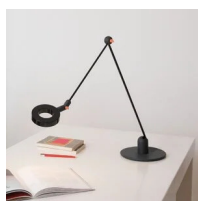

Family	l'amica
Typology	Table
Utilisation	Indoor

Dimensions

Larghezza	115 cm
Diameter	12 cm
Power supply cable length	200 cm
Weight	3 Kg

Materials

Structure	iron	Diffuser	methacrylate 040
Riflettore	aluminium	Base	iron
Elementi	nylon		

Voltage	230V	Watt	7 W
Power unit	Included	Lumen	800 lm
Mounting Power Supply	External	CRI	>80
Power supply	Electronic plug-in power supply	Duration	50000 h
Dimming	No dimmable	CCT	3000 K
		Energy class	F

Certifications

Colour variant code

736/L/NE