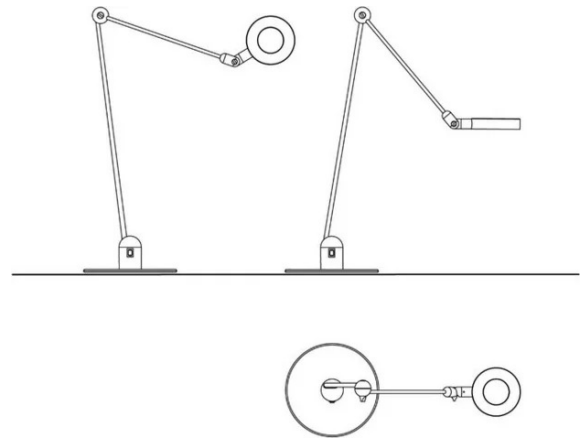

# L'amica

Elio Martinelli  
Emiliana Martinelli

colors

Typology Table  
Utilisation Indoor

230V 7 W 800 lm

direct light

indirect light

Table lamp diffused and direct light, swivel arm with adjustable painted aluminium head. Details in painted metal. Joints in resin. Base in metal and resin. LED light source integrated. Electronic driver with double intensity of light on the plug.

### Dimensions

Larghezza	115 cm
Diameter	12 cm
Power supply cable length	200 cm
Weight	3 Kg

### Materials

Structure	iron	Diffuser	methacrylate 040
Riflettore	aluminium	Base	iron
Elementi	nylon		

Voltage	230V	Watt	7 W
Power unit	Included	Lumen	800 lm
Mounting Power Supply	External	CRI	>80
Power supply	Electronic plug-in power supply	Duration	50000 h
Dimming	No dimmable	CCT	3000 K
		Energy class	F