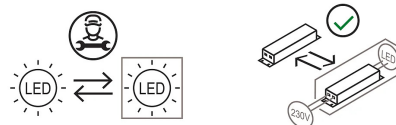

Certifications