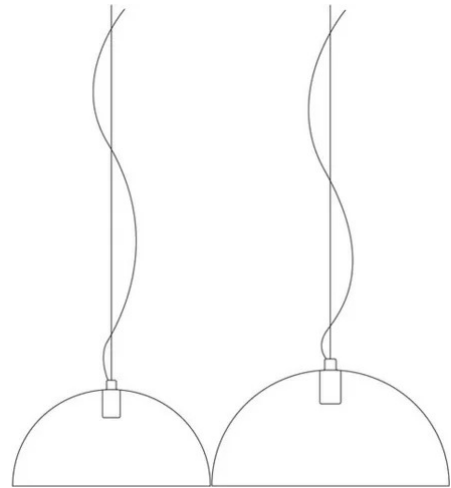

Bubbles

Ø 45 cm

Emiliana Martinelli

Elio Martinelli

colors

Typology Pendant
Utilisation Indoor

230V 15 W E27

diffuse light

Hanging lamp diffused light. Colour methacrylate diffuser. Chromed metal support. For Led bulb.

Family Bubbles
Typology Pendant
Utilisation Indoor

Dimensions

Diameter 45 cm
Power supply cable length 400 cm
Weight 2.5 Kg

Materials

Diffuser methacrylate Canopy aluminium

Voltage 230V
Dimming No dimmable

Certifications

Colour variant code

2033/45/C/GI

Yellow

2033/45/C/AR